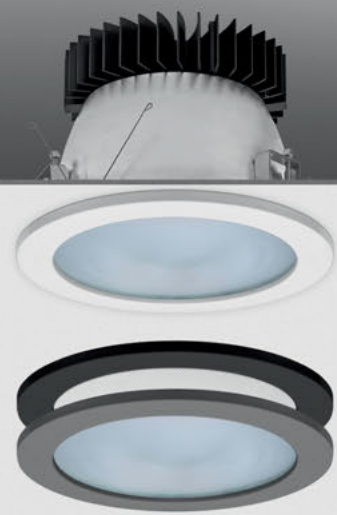

DYNA IP LED

LIGHTING
YOUR WORLD

FIND OUT OUR RANGE
OF LED DOWNLIGHTS

ROXO Lighting Limited
info@roxolighting.com
www.ROXOLIGHTING.COM
Unit 8 Cowley Mill Industrial Estate
Longbridge Way, Uxbridge
Middlesex UB8 2YG
Phone: 0044(0)2082412440
Fax: 0044(0)2082416249