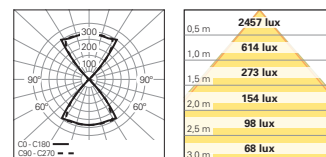

OPTICAL SYSTEM

80° LENS