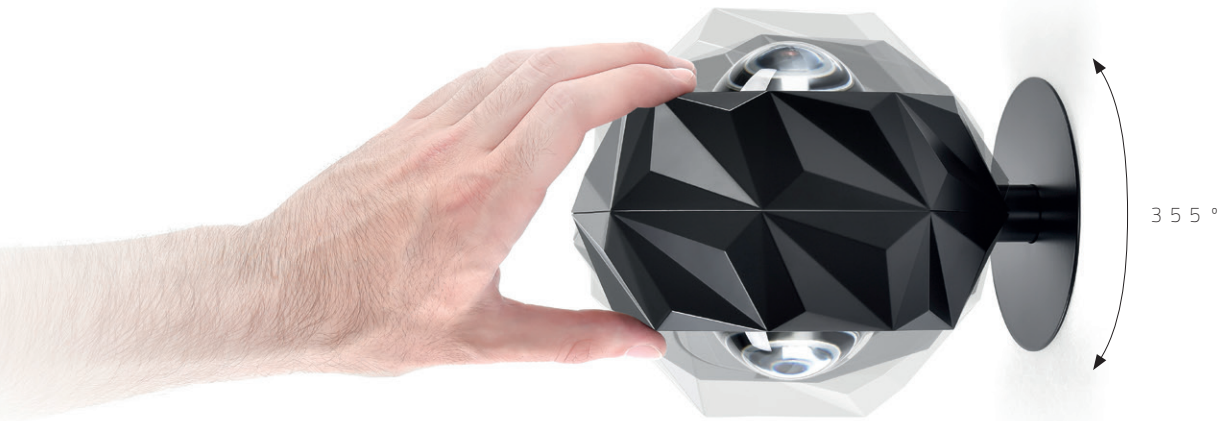

DPT

50 ° LENS

SURFACE MOUNTED
ADJUSTABLE

WALL MOUNTED
ADJUSTABLE

INDELAGUE GROUP

HEADQUARTERS

INDÚSTRIA ELÉTRICA DE ÁGUEDA S.A.
Rua da Mina 465 | Covão
Zona industrial EN1 Norte
Apartado 106 / 3754-909
3750-792 Trofa
ÁGUEDA | PORTUGAL
GPS: 40°36'5.84"N 8°27'4.38"W
T. +351 234 612 310 | F. +351 234 624 058
indelague@indelague.pt
WWW.INDELAGUE.COM