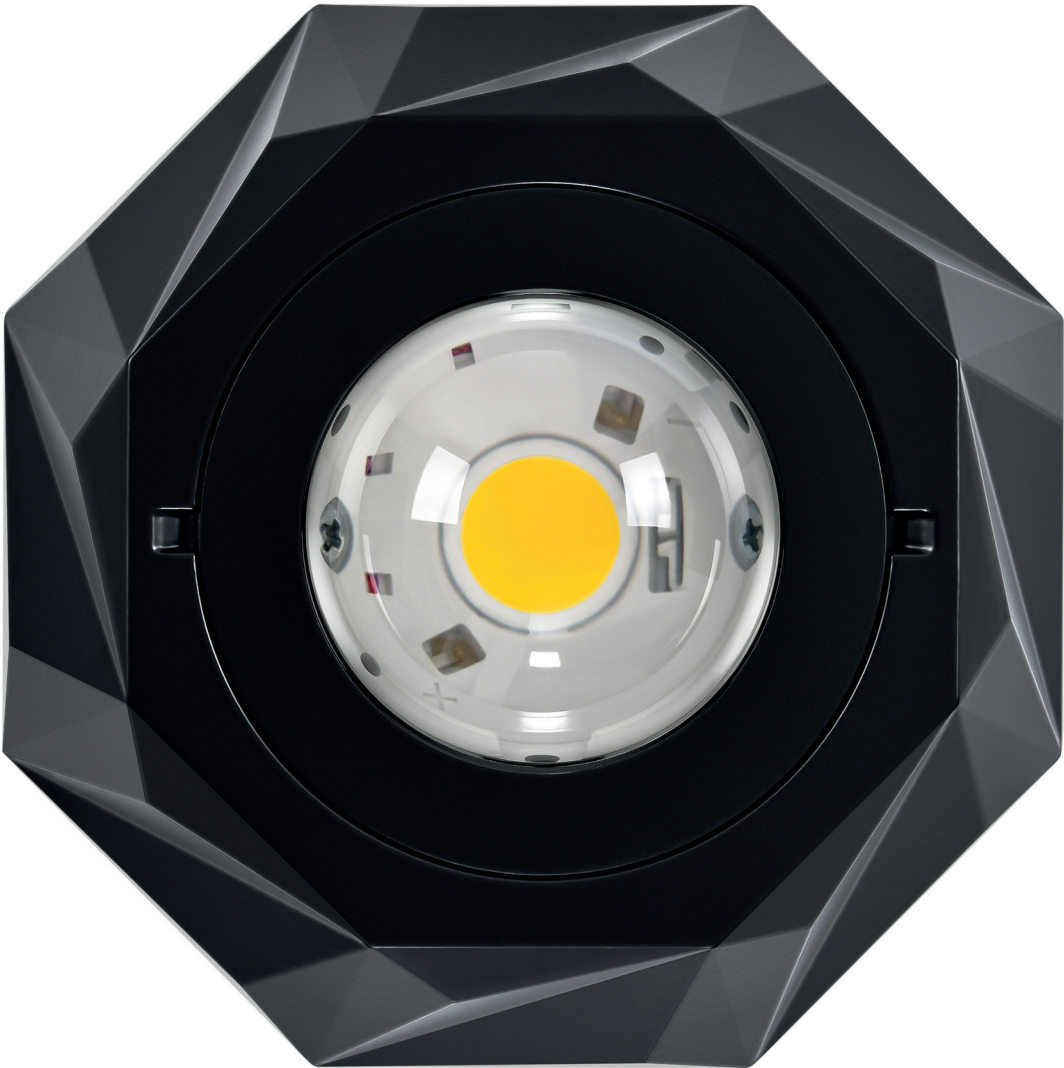

6th Element

INDELAGUE GROUP

CONCEPT AND INSPIRATION

SHOOTING STAR

CARBON

DIAMOND

6TH
ELEMENT
RANGE

GERMAN
DESIGN
AWARD
SPECIAL
2017

OVERVIEW

6 TH ELEMENT RANGE				
				
	6 TH ELEMENT FIX	6 TH ELEMENT	6 TH ELEMENT / C	6 TH ELEMENT / W
Type of Application				
Light Distribution		 50%  50%  50%		 50%  50%
Dimensions	140x140x87 mm	140x140x80 mm	140x140x60 mm	140x160x80 mm
Optical System	50° Lens  80° Lens  DOZ  DPT 			
Colour Temperature	3000K 4000K			
Finishes	○ White ● Grey ● Black ● Rusty chain			
Mounting Kit	--			
Safety Cable	✓	--		
CRI	CRI>80 CRI>90			

MINIMALISM AND TECHNOLOGY

1 4 0 m m

Shown in real size

BODY
POWDER COATED
DIE-CAST ALUMINIUM

LED

DOZ
OPAL DIFFUSER

DPT
TRANSPARENT DIFFUSER

80° LENS