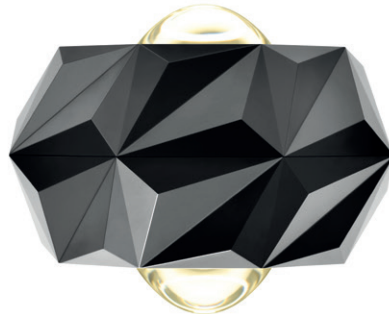

6th Element

INDELAGUE GROUP

CONCEPT AND INSPIRATION

SHOOTING STAR

CARBON

DIAMOND

6TH
ELEMENT
RANGE

GERMAN
DESIGN
AWARD
SPECIAL
2017

MINIMALISM AND TECHNOLOGY

1 4 0 m m

Shown in real size

BODY
POWDER COATED
DIE-CAST ALUMINIUM

LED

DOZ
OPAL DIFFUSER

DPT
TRANSPARENT DIFFUSER

80° LENS