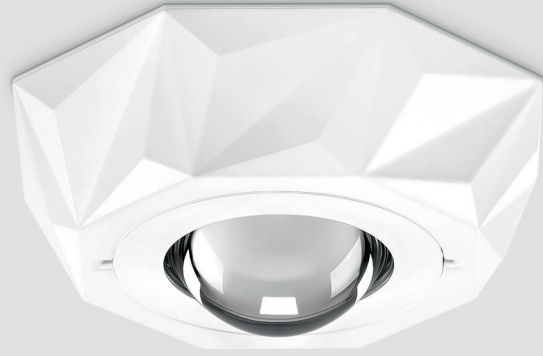

MINIMALISM AND TECHNOLOGY

1 4 0 m m

Shown in real size

BODY
POWDER COATED
DIE-CAST ALUMINIUM

LED

DOZ
OPAL DIFFUSER

DPT
TRANSPARENT DIFFUSER

80° LENS

50° LENS

FIXING
SYSTEM
EASY FIXING
THROUGH MAGNETS

BLANKING
COVER

6TH ELEMENT
RANGE

6TH ELEMENT FIX
Surface mounted

6TH ELEMENT /W
Wall mounted
Adjustable

6TH ELEMENT RANGE

6TH ELEMENT FIX

6TH ELEMENT

6TH ELEMENT /C

6TH ELEMENT /W

6TH ELEMENT
Suspended

6TH ELEMENT /C
Surface mounted
Adjustable

— AVAILABLE
SIZE —

Ø 140 mm

CREATE SPACES
THROUGH LIGHT