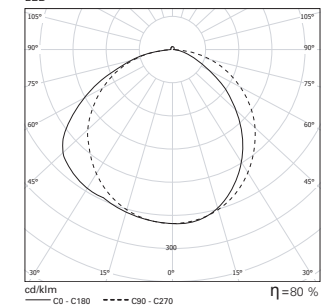

### PHOTOMETRY

AIL / E LED 1x39W ACM  
LED

AIL / E LED 1x39W AWM  
LED