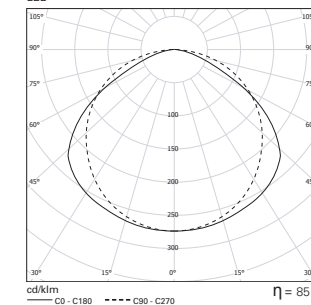

PHOTOMETRY

AIL / E LED 1x39W ACM
LED