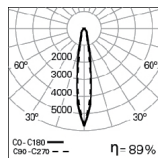

We reserve the right to make technical changes without prior notice. Electrical/Optical data are subjected to a tolerance of +/-10%.

OPTIONS

Colour temperature

3000K

Order code
3000

Steel safety cable

Steel safety cable

Order code
955000

Emergency unit

Option supplied under request.

PHOTOMETRY

AXIS E 10W
PB 4000K 14°

AXIS E 10W
PB 4000K 36°

TO SPECIFY:

Single circular LED recessed spotlight. Equipped with the latest LED technology and PB high performance aluminum reflectors with excellent reflection properties, beam angles of 14° or 36°. Multifunctional spotlight for precise and adjustable accent lighting. Standard total luminous flux of 950, 1900 or 2835 lm, 4000K, CRI>80 and 40000h lifetime (@ L70, B50, Ta 25 C) and passive cooling of the LED through improved heat sink. Spotlight can be adjusted in any direction through the gimbal system that tilts 25°. Optional 3000K. - as Roxo Lighting AXIS /E.