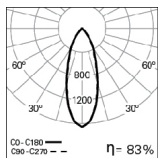

PB - Polished aluminium reflector | 36° Beam angle

LED	W	lm	lm/W	η(%)	AxB (mm)	⌀	kg	ORDER CODE
	10	950	79	83	Ø165x114	Ø152	0,8	90391.L110.0.0036
	20	1900	77	81	Ø165x114	Ø152	0,8	90391.L120.0.0036
	30	2835	81	86	Ø165x114	Ø152	0,8	90391.L130.0.0036

We reserve the right to make technical changes without prior notice. Electrical/Optical data are subjected to a tolerance of +/-10%.

OPTIONS

Colour temperature

3000K

Order code
3000

Steel safety cable

Steel safety cable

Order code
955000

Emergency unit

Option supplied under request.

PHOTOMETRY

AXIS E 10W
PB 4000K 14°

AXIS E 10W
PB 4000K 36°

TO SPECIFY:

Single circular LED recessed spotlight. Equipped with the latest LED technology and PB high performance aluminum reflectors with excellent reflection properties, beam angles of 14° or 36°. Multifunctional spotlight for precise and adjustable accent lighting. Standard total luminous flux of 950, 1900 or 2835 lm, 4000K, CRI>80 and 40000h lifetime (@ L70, B50, Ta 25 C) and passive cooling of the LED through improved heat sink. Spotlight can be adjusted in any direction through the gimbal system that tilts 25°. Optional 3000K. - as Roxo Lighting AXIS /E.