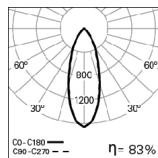

AXIS Sq 1 10W
PB 4000K 36°

TO SPECIFY:

Single square LED suspended spotlight. Equipped with the latest LED technology and PB high performance aluminum reflectors with excellent reflection properties, beam angles of 14° or 36°. Multifunctional spotlight for precise and adjustable accent lighting. Standard total luminous flux of 950, 1900 or 2835 lm, 4000K, CRI>80 and 40.000h lifetime (@ L70, B50, Ta 25 °C) and passive cooling of the LED through improved heat sink. Spotlight can be adjusted in any direction through the gimbal system that tilts 25°. Optional 3000K. Suspension kit, current supply cable and ceiling rose as accessories. - as Indelague AXIS Sq 1

We reserve the right to make technical changes without prior notice.
Electrical/Optical data are subjected to a tolerance of +/-10%.