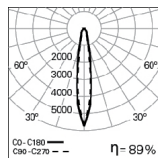

PHOTOMETRY

AXIS Sq 1 10W
PB 4000K 14°