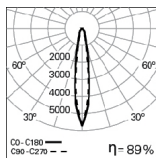

PHOTOMETRY

AXIS Sq 1 10W
PB 4000K 14°