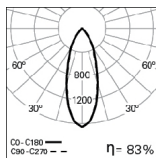

AXIS Sq 1 10W
PB 4000K 36°

TO SPECIFY:

Single square LED suspended spotlight. Equipped with the latest LED technology and PB high performance aluminum reflectors with excellent reflection properties, beam angles of 14° or 36°. Multifunctional spotlight for precise and adjustable accent lighting. Standard total luminous flux of 950, 1900 or 2835 lm, 4000K, CRI>80 and 40.000h lifetime (@ L70, B50, Ta 25 C) and passive cooling of the LED through improved heat sink. Spotlight can be adjusted in any direction through the gimbal system that tilts 25°. Optional 3000K. Suspension kit, current supply cable and ceiling rose as accessories. - as Roxo Lighting AXIS Sq 1

We reserve the right to make technical changes without prior notice.
Electrical/Optical data are subjected to a tolerance of +/-10%.