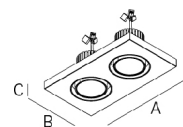

LAMP	W	lm	lm/W	η(%)	AxBxC (mm)	kg	ORDER CODE
LED	20	1900	79	83	355x195x114	2,1	90390.L220.0.0036
	40	3800	77	81	355x195x114	2,1	90390.L240.0.0036
	60	5670	81	86	355x195x114	2,1	90390.L260.0.0036

PB 14 | PB 36
 • DIM version under request.

Subtitle:
 (1) Body colour finish
 (2) Gimbal colour finish

• The finish order code is based on two colours, where (1) is the body colour finish and (2) is the gimbal colour finish.

DIMENSIONS

Example code for order: 90390.L110.0.0036 (ORDER CODE) + W/B (COLOUR/FINISH) + 3000 + 971700 + 940400 + 910002 (OPTIONS)