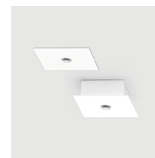

Ceiling rose

Square recessed
Grey
White
Black
Square surface mounted
Grey
White
Black

Order code
971402
971400
971401
971702
971700
971701