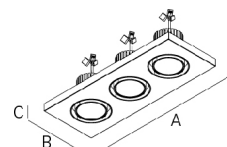

LAMP	W	lm	lm/W	η(%)	AxBxC (mm)	kg	ORDER CODE
LED	30	2850	79	83	515x195x114	3,0	90390.L330.0.0036
	60	5700	77	81	515x195x114	3,0	90390.L360.0.0036
	90	8505	81	86	515x195x114	3,0	90390.L390.0.0036

PB 14 | PB 36
 • DIM version under request.

Subtitle:
 (1) Body colour finish
 (2) Gimbal colour finish

• The finish order code is based on two colours, where (1) is the body colour finish and (2) is the gimbal colour finish.

DIMENSIONS

Example code for order: 90390.L110.0.0036 (ORDER CODE) + W/B (COLOUR/FINISH) + 3000 + 971700 + 940400 + 910002 (OPTIONS)