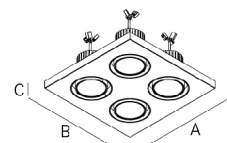

Subtitle:
 (1) Body colour finish
 (2) Gimbal colour finish

• The finish order code is based on two colours, where (1) is the body colour finish and (2) is the gimbal colour finish.

DIMENSIONS

Example code for order: 90390.L110.0.0036 (ORDER CODE) + W/B (COLOUR/FINISH) + 3000 + 971700 + 940400 + 910002 (OPTIONS)