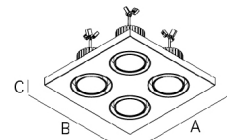

### COLOUR / FINISH

Code	Description
W/B	(1) White / (2) Black
G/B	(1) Grey / (2) Black
B/B	(1) Black / (2) Black

Subtitle:  
 (1) Body colour finish  
 (2) Gimbal colour finish

• The finish order code is based on two colours, where (1) is the body colour finish and (2) is the gimbal colour finish.

### DIMENSIONS

Example code for order: 90390.L110.0.0036 (ORDER CODE) + W/B (COLOUR/FINISH) + 3000 + 971700 + 940400 + 910002 (OPTIONS)

We reserve the right to make technical changes without prior notice. Electrical/Optical data are subjected to a tolerance of +/-10%.