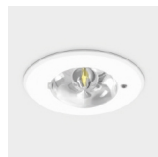

Mounting: Ceiling recessed.

Light Distribution: Direct.

Light Source: LED 4000K, CRI>80, 40.000h life (@L70, B50, Ta 25 C).

Control Gear: COB LED 230V-50/60Hz

Materials: Body: Steel sheet.

Surface Finish: Powder coated.

PB - Polished aluminium reflector | 14° Beam angle

	LAMP	W	lm	lm/W	η(%)	AxBxC (mm)		kg	CÓDIGO
	LED	10	950	85	89	215x215x120	200x200	2,2	90388.L110.0.0014
		20	1900	76	80	215x215x120	200x200	2,2	90388.L120.0.0014
		30	2835	87	92	215x215x120	200x200	2,2	90388.L130.0.0014

PB - Polished aluminium reflector | 36° Beam angle

	LAMP	W	lm	lm/W	η(%)	AxBxC (mm)		kg	CÓDIGO
	LED	10	950	79	83	215x215x120	200x200	2,2	90388.L110.0.0036
		20	1900	77	81	215x215x120	200x200	2,2	90388.L120.0.0036
		30	2835	81	86	215x215x120	200x200	2,2	90388.L130.0.0036

Order code
955000

Emergency unit

Option supplied under request.

PHOTOMETRY

AXIS Sq/E 1 10W
PB 4000K 14°

AXIS Sq/E 1 10W
PB 4000K 36°

TO SPECIFY:

Single square LED recessed spotlight. Equipped with the latest LED technology and PB high performance aluminum reflectors with excellent reflection properties, beam angles of 14° or 36°. Multifunctional spotlight for precise and adjustable accent lighting. Standard total luminous flux of 950, 1900 or 2835 lm, 4000K, CRI>80 and 40000h lifetime (@ L70, B50, Ta 25 C) and passive cooling of the LED through improved heat sink. Spotlight can be adjusted in any direction through the gimbal system that tilts 25°. Optional 3000K. - as Indelague AXIS Sq /E 1