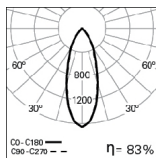

Order code
955000

Emergency unit

Option supplied under request.

PHOTOMETRY

AXIS Sq/E 1 10W
PB 4000K 14°

AXIS Sq/E 1 10W
PB 4000K 36°

TO SPECIFY:

Single square LED recessed spotlight. Equipped with the latest LED technology and PB high performance aluminum reflectors with excellent reflection properties, beam angles of 14° or 36°. Multifunctional spotlight for precise and adjustable accent lighting. Standard total luminous flux of 950, 1900 or 2835 lm, 4000K, CRI>80 and 40000h lifetime (@ L70, B50, Ta 25 C) and passive cooling of the LED through improved heat sink. Spotlight can be adjusted in any direction through the gimbal system that tilts 25°. Optional 3000K. - as Indelague AXIS Sq /E 1