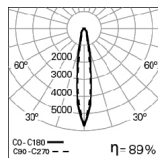

PHOTOMETRY

AXIS Sq/E 1 10W
PB 4000K 14°