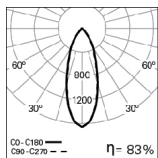

Order code
955000

Emergency unit

Option supplied under request.

PHOTOMETRY

AXIS Sq/E 1 10W
PB 4000K 14°

AXIS Sq/E 1 10W
PB 4000K 36°

TO SPECIFY:

Single square LED recessed spotlight. Equipped with the latest LED technology and PB high performance aluminum reflectors with excellent reflection properties, beam angles of 14° or 36°. Multifunctional spotlight for precise and adjustable accent lighting. Standard total luminous flux of 950, 1900 or 2835 lm, 4000K, CRI>80 and 40000h lifetime (@ L70, B50, Ta 25 C) and passive cooling of the LED through improved heat sink. Spotlight can be adjusted in any direction through the gimbal system that tilts 25°. Optional 3000K. - as Roxo Lighting AXIS Sq /E 1