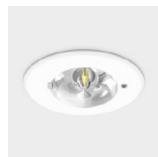

Mounting: Ceiling recessed.

Light Distribution: Direct.

Light Source: LED 4000K, CRI>80, 40.000h life (@L70, B50, Ta 25 C).

Control Gear: COB LED 230V-50/60Hz

Materials: Body: Steel sheet.

Surface Finish: Powder coated.

PB - Polished aluminium reflector | 14° Beam angle

	LAMP	W	lm	lm/W	η(%)	AxBxC (mm)		kg	CÓDIGO
	LED	10	950	85	89	215x215x120	200x200	2,2	90388.L110.0.0014
		20	1900	76	80	215x215x120	200x200	2,2	90388.L120.0.0014
		30	2835	87	92	215x215x120	200x200	2,2	90388.L130.0.0014

PB - Polished aluminium reflector | 36° Beam angle

	LAMP	W	lm	lm/W	η(%)	AxBxC (mm)		kg	CÓDIGO
	LED	10	950	79	83	215x215x120	200x200	2,2	90388.L110.0.0036
		20	1900	77	81	215x215x120	200x200	2,2	90388.L120.0.0036
		30	2835	81	86	215x215x120	200x200	2,2	90388.L130.0.0036

Order code
955000

Emergency unit

Option supplied under request.

PHOTOMETRY

AXIS Sq/E 1 10W
PB 4000K 14°

AXIS Sq/E 1 10W
PB 4000K 36°

TO SPECIFY:

Single square LED recessed spotlight. Equipped with the latest LED technology and PB high performance aluminum reflectors with excellent reflection properties, beam angles of 14° or 36°. Multifunctional spotlight for precise and adjustable accent lighting. Standard total luminous flux of 950, 1900 or 2835 lm, 4000K, CRI>80 and 40000h lifetime (@ L70, B50, Ta 25 C) and passive cooling of the LED through improved heat sink. Spotlight can be adjusted in any direction through the gimbal system that tilts 25°. Optional 3000K. - as Roxo Lighting AXIS Sq /E 1