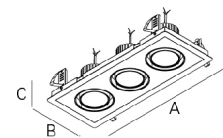

• The finish order code is based on two colours, where (1) is the trim colour finish and (2) is the gimbal colour finish.

DIMENSIONS

Example code for order: 90388.L330.0.0036 (ORDER CODE) + W/B (COLOUR/FINISH) + 3000 + 955000 (OPTIONS)