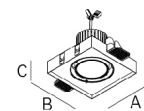

PB 14 | PB 36  
 • Possibilidade de DIM sob consulta.

### COLOUR / FINISH

Code	Description
W/B	(1) White / (2) Black
G/B	(1) Grey / (2) Black
B/B	(1) Black / (2) Black

Subtitle:  
 (1) Body colour finish  
 (2) Gimbal colour finish

• The finish order code is based on two colours, where (1) is the body colour finish and (2) is the gimbal colour finish.

### DIMENSIONS

Example code for order: 90387.L110.0.0036 (ORDER CODE) + W/B (COLOUR/FINISH) + 3000 + 955000 (OPTIONS)

We reserve the right to make technical changes without prior notice. Electrical/Optical data are subjected to a tolerance of +/-10%.