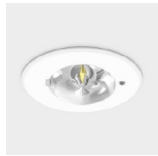

Emergency unit

Option supplied under request.