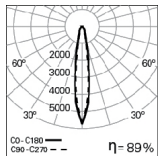

### PHOTOMETRY

AXIS Sq/T 1 10W  
PB 4000K 14°

AXIS Sq/T 1 10W  
PB 4000K 36°