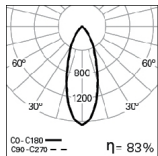

### PHOTOMETRY

AXIS Sq/T 1 10W  
PB 4000K 14°

AXIS Sq/T 1 10W  
PB 4000K 36°