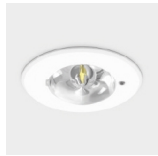

Mounting: Ceiling recessed.

Light Distribution: Direct.

Light Source: LED 4000K, CRI>80, 50.000h life (@L70, B50, Ta 25 C).

Control Gear: COB LED 230V-50/60Hz

Materials: Body: Steel sheet.

Surface Finish: Powder coated.

PB - Polished aluminium reflector | 36° Beam angle

	LAMP	W	Lm	Lm/W	η(%)	AxBxC (mm)		Kg	ORDER CODE
	LED	10	950	79	83	175x175x127	176x176	1,2	90387.L110.0.0036
		20	1900	77	81	175x175x127	176x176	1,2	90387.L120.0.0036
		30	2835	81	86	175x175x127	176x176	1,2	90387.L130.0.0036

Order code
955000

Emergency unit

Option supplied under request.

PHOTOMETRY

AXIS Sq/T 1 10W
PB 4000K 14°

AXIS Sq/T 1 10W
PB 4000K 36°

TO SPECIFY:

Single square LED recessed trimless spotlight. Equipped with the latest LED technology and PB high performance aluminum reflectors with excellent reflection properties, beam angles of 14° or 36°. Multifunctional spotlight for precise and adjustable accent lighting. Standard total luminous flux of 950, 1900 or 2835 lm, 4000K, CRI>80 and 40000h lifetime (@L70, B50, Ta 25 °C) and passive cooling of the LED through improved heat sink. Spotlight can be adjusted in any direction through the gimbal system that tilts 25°. Optional 3000K. - as Roxo Lighting AXIS Sq/T 1