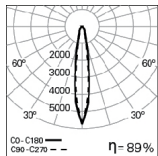

PHOTOMETRY

AXIS Sq/T 1 10W
PB 4000K 14°