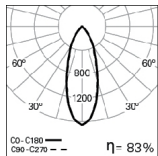

Order code
955000

Emergency unit

Option supplied under request.

PHOTOMETRY

AXIS Sq/T 1 10W
PB 4000K 14°

AXIS Sq/T 1 10W
PB 4000K 36°

TO SPECIFY:

Single square LED recessed trimless spotlight. Equipped with the latest LED technology and PB high performance aluminum reflectors with excellent reflection properties, beam angles of 14° or 36°. Multifunctional spotlight for precise and adjustable accent lighting. Standard total luminous flux of 950, 1900 or 2835 lm, 4000K, CRI>80 and 40000h lifetime (@L70, B50, Ta 25 °C) and passive cooling of the LED through improved heat sink. Spotlight can be adjusted in any direction through the gimbal system that tilts 25°. Optional 3000K. - as Roxo Lighting AXIS Sq/T 1