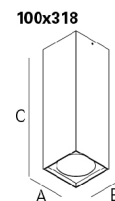

LED	W	Lm	Lm/W	η(%)	AxBxC(mm)	kg	ORDER CODE
	10	950	75	79	100x100x158	1,0	90025.L165.0
	10	950	75	79	100x100x238	1,2	90025.L245.0
	10	950	75	79	100x100x318	1,6	90025.L325.0

PW  
• DIM version under request.

**COLOUR / FINISH**

Code	Description
W/B	(1) White / (2) Black
W/W	(1) White / (2) White
G/G	(1) Grey/ (2) Grey
B/B	(1) Black / (2) Black

Subtitle:  
(1) Body colour finish  
(2) Inside trim colour finish  
• The finish order code is based on two colours, where (1) is the body colour finish and (2) is the inside trim colour finish.

**DIMENSIONS**

Example code for order: 90025.L165.0 (ORDER CODE) + 9113 + 3000 (OPÇÕES)

We reserve the right to make technical changes without prior notice. Electrical/Optical data are subjected to a tolerance of +/-10%.