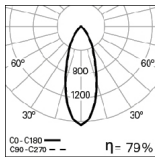

PHOTOMETRY

BATU Sq 10W
PB (238mm) 4000K 36°

TO SPECIFY:

Square LED surface mounted or suspended spotlight. Aluminium body, powder coated in epoxy polyester. Equipped with the latest LED technology and PB high performance aluminum reflectors with excellent reflection properties, beam angle of 36°. Standard total luminous flux of 950 lm, 4000K, CRI>80 and 40.000h lifetime (@ L70, B50, Ta 25 C) and passive cooling of the LED through improved heat sink. Multiple colours available. Optional 3000K and suspension kit. - as Indelague BATU Sq

We reserve the right to make technical changes without prior notice.
Electrical/Optical data are subjected to a tolerance of +/-10%.