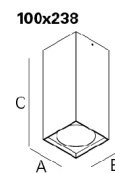

**Light Source:** LED 4000K, CRI>80, 40.000h life (@L70, B50, Ta 25 C).

**Control Gear:** COB LED 230V-50/60Hz

**Materials:** Body: Extruded aluminium.

**Surface Finish:** Powder coated.

PB - Polished aluminium reflector | 36 Beam angle

LED	W	Lm	Lm/W	η(%)	AxBxC(mm)	kg	ORDER CODE
	10	950	75	79	100x100x158	1,0	90025.L165.0
	10	950	75	79	100x100x238	1,2	90025.L245.0
	10	950	75	79	100x100x318	1,6	90025.L325.0

PW  
• DIM version under request.

**COLOUR / FINISH**

Code	Description
W/B	(1) White / (2) Black
W/W	(1) White / (2) White
G/G	(1) Grey/ (2) Grey
B/B	(1) Black / (2) Black

Subtitle:  
(1) Body colour finish  
(2) Inside trim colour finish  
• The finish order code is based on two colours, where (1) is the body colour finish and (2) is the inside trim colour finish.

**DIMENSIONS**

Example code for order: 90025.L165.0 (ORDER CODE) + 9113 + 3000 (OPÇÕES)

We reserve the right to make technical changes without prior notice. Electrical/Optical data are subjected to a tolerance of +/-10%.