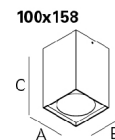

DIMENSIONS

Example code for order: 90025.L165.0 (ORDER CODE) + 9113 + 3000 (OPÇÕES)

We reserve the right to make technical changes without prior notice. Electrical/Optical data are subjected to a tolerance of +/-10%.