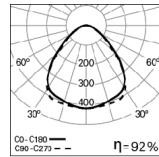

CAB Sport LED 88W
Wide 4000K

TO SPECIFY:

Sports Hall LED luminaire, IP20, for installation up to 18m. Steel protection grid for ball-proof applications. Available with multiple beam angles (narrow, medium and wide). Standard version with LED 4000K, CRI>80 and 50.000h lifetime (@ L80, B10, Ta 25 C). Pre-equipped with 1m H05VV-F cable. Optional DALI dimmable driver, 3000K, recessed, surface, surface adjustable or suspended kit, connectors, light and presence sensor and 1 or 3 hours emergency unit. - as Indelague CAB Sport LED

We reserve the right to make technical changes without prior notice.
Electrical/Optical data are subjected to a tolerance of +/-10%.