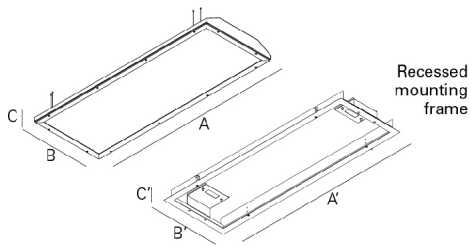

DIMENSIONS

Recessed mounting frame

AxBxC (mm)	A'xB'C' (mm)	
676x365x82	755x445x92	725x412
1250x365x82	1330x445x92	1300x412
1250x470x82	1330x550x92	1300x518

OPTIONS

Colour temperature

3000K

Order code
3000

Light and presence sensor

Option supplied under request.

Connector kit

Kit 3-pole IP68 connector
Kit 5-pole IP68 connector

Order code
966300
966400

Safety cable

Steel safety cable

Order code
955000

Ceiling mounting

Ceiling mounting kit

• Two accessories, includes screws.

Order code
925701

Ceiling adjustable mounting

Ceiling adjustable mounting kit

• Two accessories, includes screws.

Order code
925700

Suspension

Pigtail bracket kit (x4)
Anchor bracket kit (x4)
Wire bracket kit (x2)

Order code
911200
911202
911203

Recessed mounting frame

Recessed mounting frame kit
676x365mm version
1250x365mm version
1250x470mm version

• According to EN 60598-2-2.

Order code
925702
925703
925704

We reserve the right to make technical changes without prior notice.
Electrical/Optical data are subjected to a tolerance of +/-10%.