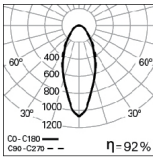

PHOTOMETRY

CAB Sport LED 88W
Narrow 4000K