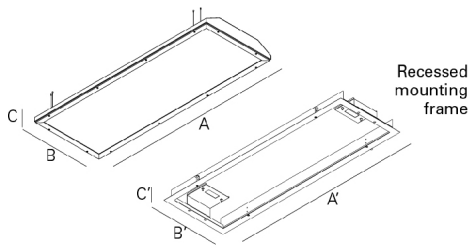

DIMENSIONS

Recessed mounting frame

AxBxC (mm)	A'xB'C' (mm)	
676x365x82	755x445x92	725x412
1250x365x82	1330x445x92	1300x412
1250x470x82	1330x550x92	1300x518

OPTIONS

Colour temperature

3000K

Order code
3000

Light and presence sensor

Option supplied under request.

Connector kit

Kit 3-pole IP68 connector
Kit 5-pole IP68 connector

Order code
966300
966400

Safety cable

Steel safety cable

Order code
955000

Ceiling mounting

Ceiling mounting kit

• Two accessories, includes screws.

Order code
925701

Ceiling adjustable mounting

Ceiling adjustable mounting kit

• Two accessories, includes screws.

Order code
925700

Suspension

Pigtail bracket kit (x4)
Anchor bracket kit (x4)
Wire bracket kit (x2)

Order code
911200
911202
911203

Recessed mounting frame

Recessed mounting frame kit
676x365mm version
1250x365mm version
1250x470mm version

• According to EN 60598-2-2.

Order code
925702
925703
925704

We reserve the right to make technical changes without prior notice.
Electrical/Optical data are subjected to a tolerance of +/-10%.