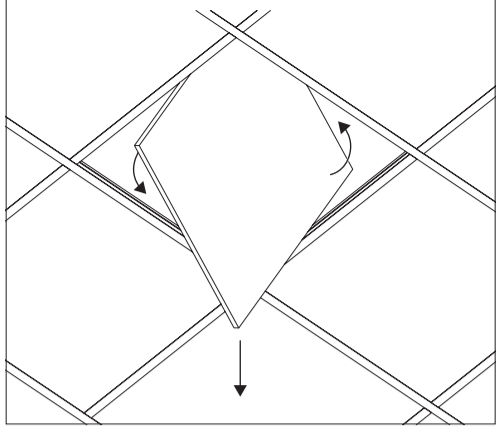

CLOUD LED

(mm) 597x597x100
580x580

1 - CLOUD LED