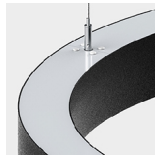

DETAILS

gCONTROL+
diffuser

LIGHT+ diffuser

Indirect part

Suspended
application for
central ceiling rose

Central ceiling rose
T21

Suspended
application for
perpendicular
suspensions

Recessed ceiling
rose T5