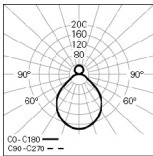

PHOTOMETRY

CONCEPT O 65 D/I
gCONTROL+