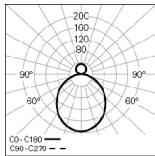

CONCEPT O 65 D/I
LIGHT+

TO SPECIFY:

Suspended circular LED luminaire, with direct and indirect light. Powder coated extruded aluminium body, available in 16 different colours. Available in 4 diameters, 600, 900, 1200 and 1500mm, equipped with opal acrylic diffuser (PMMA) for a homogeneous light diffusion or with microprismatic diffuser for glare control. Standard version with LED 4000K, RG1 (Photobiological Risk Group 1, according to IEC 62471), CRI>80, 90.000h lifetime (@L80, B10, Ta 25 C). Optional dimmable DALI driver, 3h emergency unit, 3000K, S10 suspension and transparent current supply cable. Possible to include recessed ceiling rose T5 D90 or surface ceiling rose T24 D95 and surface central ceiling rose T21. – as Indelague CONCEPT O 65 D/I.

We reserve the right to make technical changes without prior notice.
Electrical/Optical data are subjected to a tolerance of +/-10%.