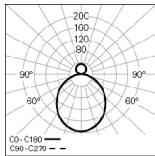

CONCEPT O 65 D/I
LIGHT+

TO SPECIFY:

Suspended circular LED luminaire, with direct and indirect light. Powder coated extruded aluminium body, available in 16 different colours. Available in 4 diameters, 600, 900, 1200 and 1500mm, equipped with opal acrylic diffuser (PMMA) for a homogeneous light diffusion or with microprismatic diffuser for glare control. Standard version with LED 4000K, RG1 (Photobiological Risk Group 1, according to IEC 62471), CRI>80, 90.000h lifetime (@L80, B10, Ta 25 C). Optional dimmable DALI driver, 3h emergency unit, 3000K, S10 suspension and transparent current supply cable. Possible to include recessed ceiling rose T5 D90 or surface ceiling rose T24 D95 and surface central ceiling rose T21. – as Roxo Lighting CONCEPT O 65 D/I.

We reserve the right to make technical changes without prior notice. Electrical/Optical data are subjected to a tolerance of +/-10%.