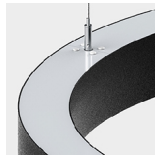

### DETAILS

gCONTROL+  
diffuser

LIGHT+ diffuser

Indirect part

Suspended  
application for  
central ceiling rose

Central ceiling rose  
T21

Suspended  
application for  
perpendicular  
suspensions

Recessed ceiling  
rose T5