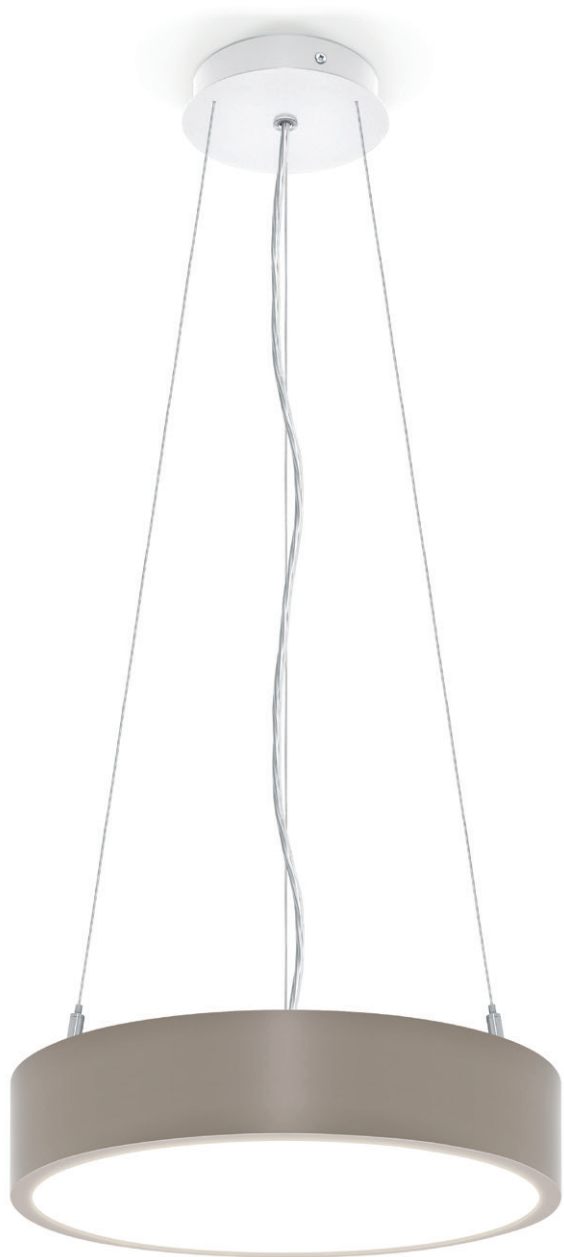

Ø 1250 mm

Ø 1550 mm

Ø 1950 mm

Please note: CONCEPT O / E is only available for Ø 676 / 976 and 1276 mm versions.

ROFY
RANGE

ROFY Z LED
Surface aura
Direct

ROFY Z D/I LED
Surface aura
Direct / Indirect

ROFY D/I LED
Suspended
Direct / Indirect

AVAILABLE
SIZES

Ø 400 mm

Ø 600 mm

Ø 900 mm

Ø 1150 mm

Please note: ROFY D/I LED / ROFY Z LED and ROFY Z D/I LED, only available for Ø 600 / 900 and 1150 mm versions.

SPA
RANGE

SPA LED
Surface mounted

SPA D/I LED
Suspended
Direct / Indirect

AVAILABLE
SIZES

590x590 mm

875x315 mm

1150x315 mm

1425x315 mm

INDELAGUE GROUP

HEADQUARTERS