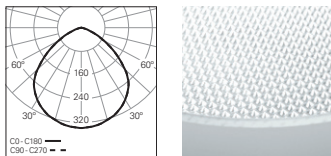

OPTICAL SYSTEM

g CONTROL+™

g CONTROL™

DOZ