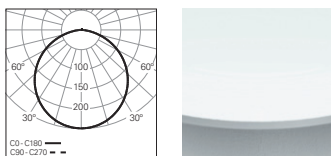

OPTICAL SYSTEM

g CONTROL+™

g CONTROL™

DOZ