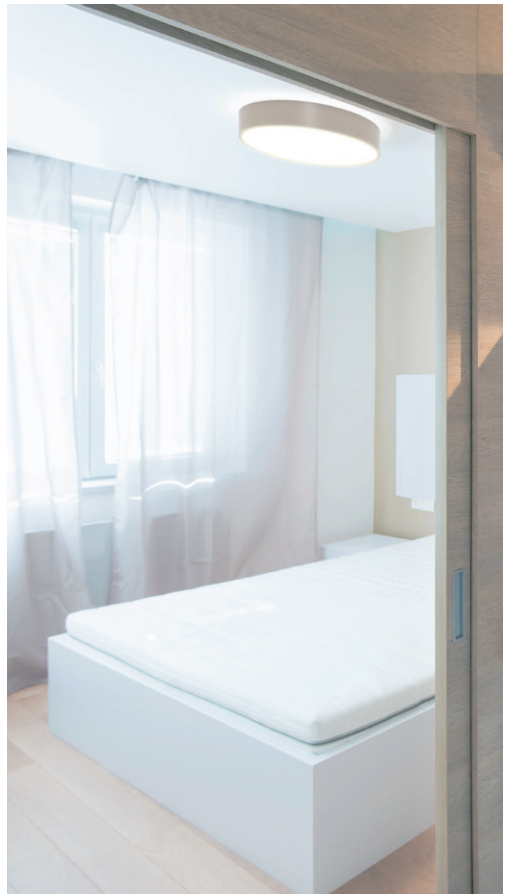

AVAILABLE
SIZES

Ø 400 mm

Ø 600 mm

Ø 900 mm

Ø 1150 mm

Please note: ROFY D/I LED / ROFY Z LED and ROFY Z D/I LED, only available for Ø 600 / 900 and 1150 mm versions.

SPA
RANGE

SPA LED
Surface mounted