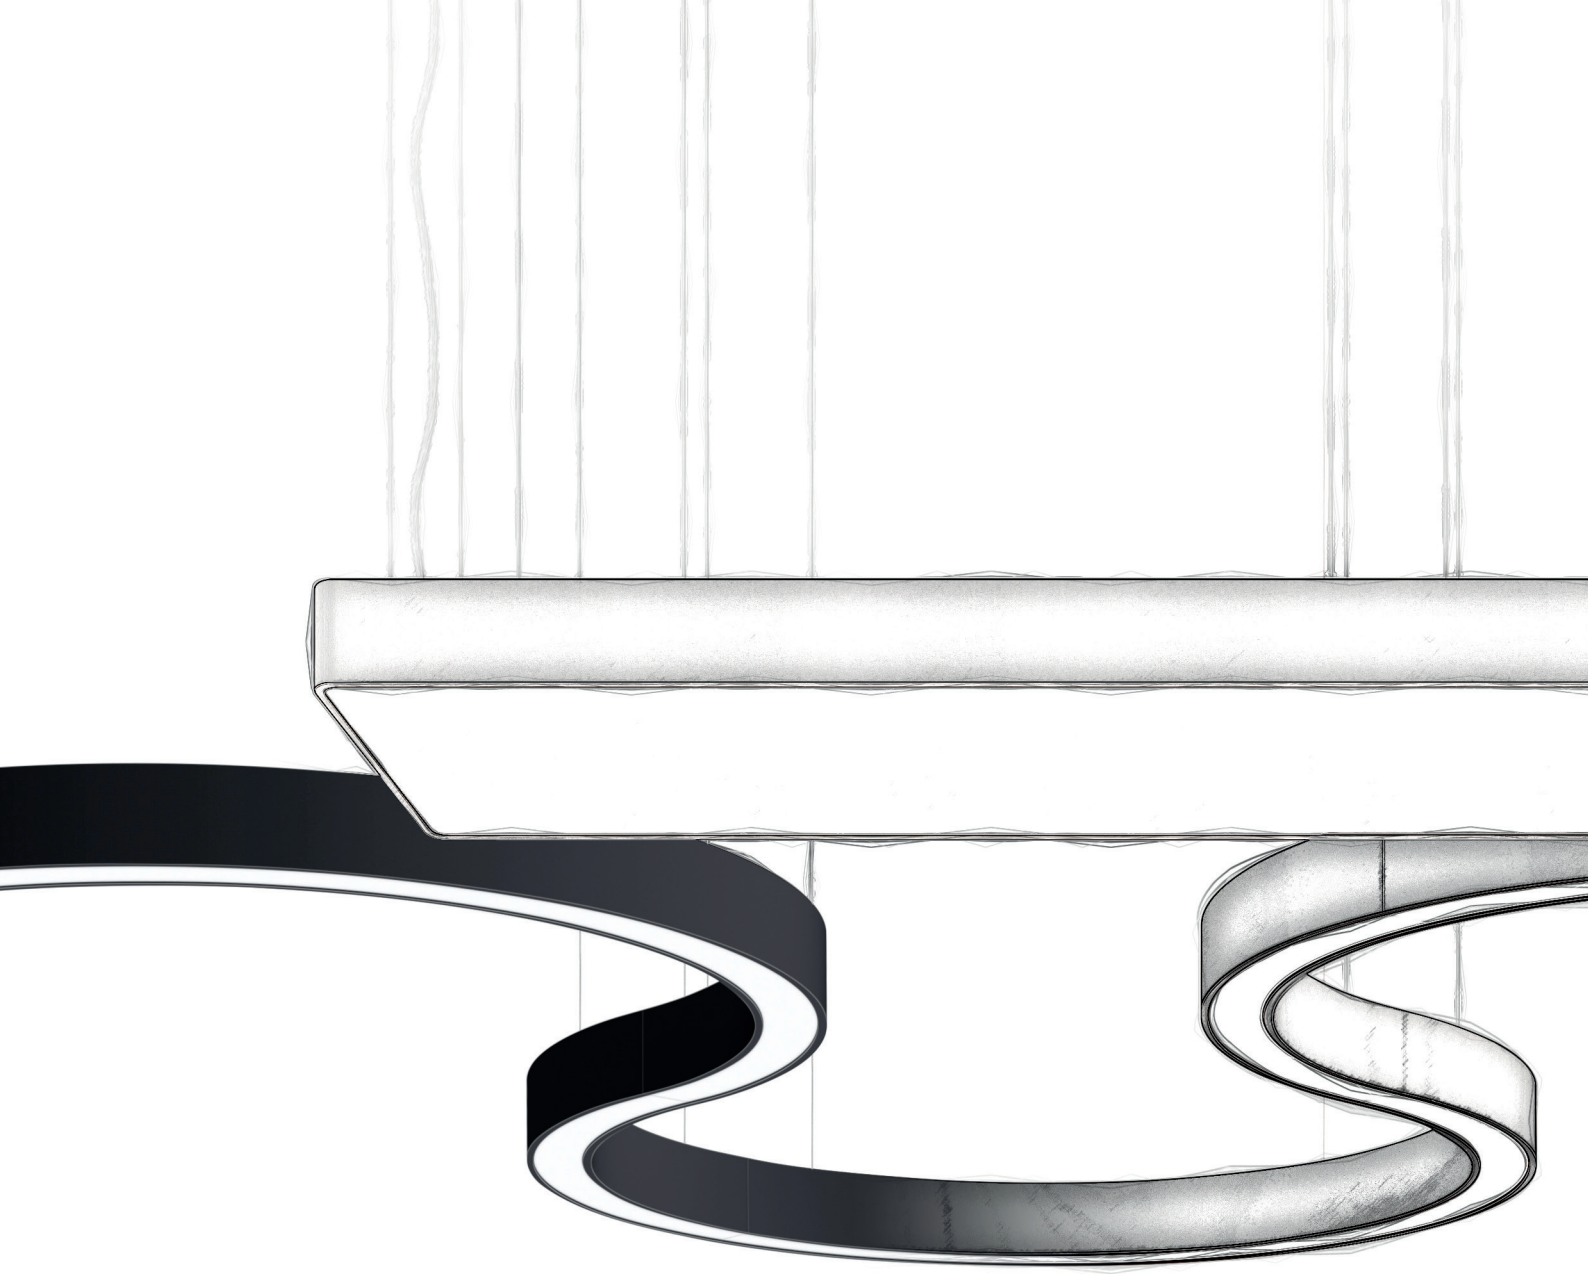

Ø 1250 mm

Ø 1550 mm

Ø 1950 mm

Please note: CONCEPT O / E is only available for Ø 676 / 976 and 1276 mm versions.

ROFY
RANGE

ROFY Z LED
Surface aura
Direct

ROFY Z D/I LED
Surface aura
Direct / Indirect

ROFY D/I LED
Suspended
Direct / Indirect

AVAILABLE
SIZES

Ø 400 mm

Ø 600 mm

Ø 900 mm

Ø 1150 mm

Please note: ROFY D/I LED / ROFY Z LED and ROFY Z D/I LED, only available for Ø 600 / 900 and 1150 mm versions.

SPA
RANGE

SPA LED
Surface mounted

SPA D/I LED
Suspended
Direct / Indirect

AVAILABLE
SIZES

590x590 mm

875x315 mm

1150x315 mm

1425x315 mm

INDELAGUE GROUP

HEADQUARTERS