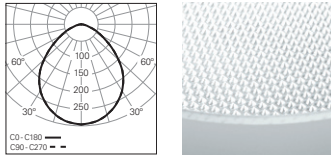

OPTICAL SYSTEM

g CONTROL+™