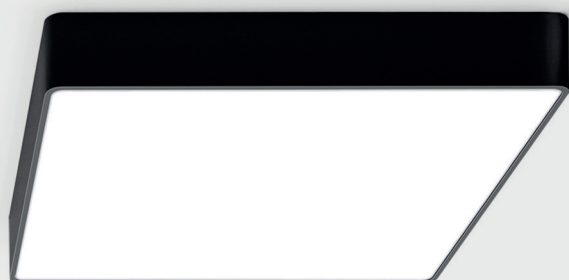

AVAILABLE
SIZES

Ø 400 mm

Ø 600 mm

Ø 900 mm

Ø 1150 mm

Please note: ROFY D/I LED / ROFY Z LED and ROFY Z D/I LED, only available for Ø 600 / 900 and 1150 mm versions.

SPA
RANGE

SPA LED
Surface mounted