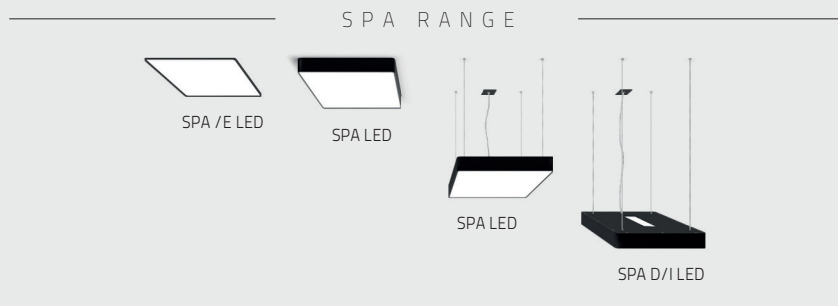

AVAILABLE
SIZES

Ø 400 mm

Ø 600 mm

Ø 900 mm

Ø 1150 mm

Please note: ROFY D/I LED / ROFY Z LED and ROFY Z D/I LED, only available for Ø 600 / 900 and 1150 mm versions.

SPA
RANGE

SPA LED
Surface mounted