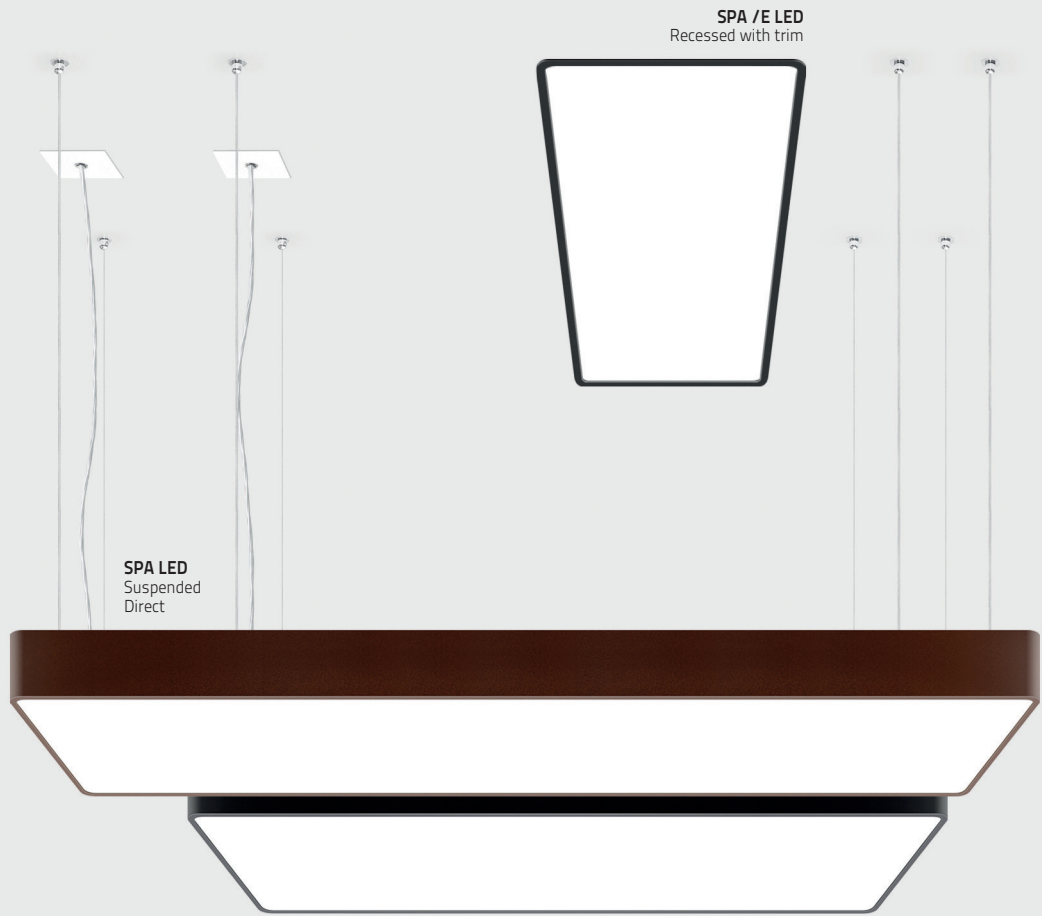

Rofy Concept S Spa Concept O

INDELAGUE GROUP

INDELAGUE ROXO lighting

OVERVIEW

	CONCEPT RANGE				
					
	CONCEPT S	CONCEPT O /T	CONCEPT O /E	CONCEPT O	CONCEPT O D/I
Type of Application					
Light Distribution					 10% 90%
Dimensions	1/8 (45°) * 1/4 (90°) * 1/2 (180°) * Straight Line *	Ø 650 mm Ø 950 mm Ø 1250 mm Ø 1550 mm Ø 1950 mm	Ø 676 mm Ø 976 mm Ø 1276 mm	Ø 650 mm Ø 950 mm Ø 1250 mm Ø 1550 mm Ø 1950 mm	
Optical System	DOZ 				
Colour Temperature	3000K 4000K				
Finishes					
Ceiling Roses		--			
Emergency Unit	--				
Low Power Version	--				
Safety Cable	--				

Ø 1250 mm

Ø 1550 mm

Ø 1950 mm

Please note: CONCEPT O / E is only available for Ø 676 / 976 and 1276 mm versions.

ROFY
RANGE

ROFY Z LED
Surface aura
Direct

ROFY Z D/I LED
Surface aura
Direct / Indirect

ROFY D/I LED
Suspended
Direct / Indirect

AVAILABLE
SIZES

Ø 400 mm

Ø 600 mm

Ø 900 mm

Ø 1150 mm

Please note: ROFY D/I LED / ROFY Z LED and ROFY Z D/I LED, only available for Ø 600 / 900 and 1150 mm versions.

SPA
RANGE

SPA LED
Surface mounted

SPA D/I LED
Suspended
Direct / Indirect

AVAILABLE
SIZES

590x590 mm

875x315 mm

1150x315 mm

1425x315 mm

INDELAGUE GROUP

HEADQUARTERS