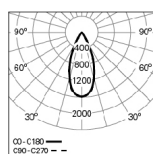

Low output version

 <p>This option can be supplied on request</p>	
---	--

PHOTOMETRY

TO SPECIFY:

LED luminaire for suspended application. Luminous flux between 2260 and 6696 lm of output, equipped with a 48 bOPTICS reflector and UGR<10. Standard version with 4000K LED, CRI>80 and 80.000h lifetime (@ L90, B10, Ta 25 C). Dimmable DALI driver, 3000K and 3-hour emergency unit available as options. - as Indelague CORA.