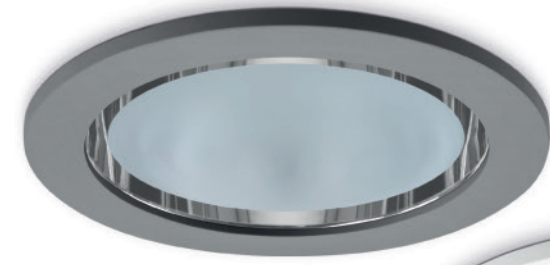

DYNA Mini LED

Recessed LED downlighter

- Die cast aluminium bezel.
- LED luminaire luminous flux up to 1500/2500/3300 Lm.
- 12W/25W/35W available.
- LED up to 93 Lm/W.
- Life 50000 Hours.
- Colour temperature 4000/3000K.
- CRI >80.
- Equipped with satin aluminium reflector.

Optional:

- CONTROL - Glare control reflector.
- EFFICIENT - High LOR reflector.
- Dimmable versions (DSI/DALI).
- 1 or 3 hours emergency.

DYNA IP LED

Recessed IP20/54 LED downlighter

- Die cast aluminium bezel.
- LED luminaire luminous flux up to 2300/3400/4300 Lm.
- 15W/25W/33W available.
- LED up to 114 Lm/W.
- Life 50000 Hours.
- Colour temperature 4000/3000K.
- CRI >80.
- 4mm opal tempered glass included.

Black

Tempered Glass/Diffuser Options

Decorative

Transparent

Opal

DAM - Microprismatic
diffuser

DYNA

Recessed compact fluorescent downlighter.

- TC-TEL or TC-DEL lamp version available.
- Die cast aluminium bezel.
- Different powers available.
- **Optional:**
- Dimmable versions (DSI/DALI).
- 4mm opal/transparent/decorative tempered glass.
- 1 or 3 hours emergency.
- Class II.