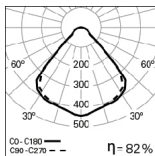

Light Distribution: Direct.

Light Source: LED 4000k, CRI>80, 50.000h life.

Control Gear: LED driver, 220-240VAC-50/60Hz.

Materials: Body: Die cast aluminium.

Surface Finish: Powder coated.

PM - Satin aluminium reflector | 90 Beam angle

	LED	UGR	W	Lm	mA	V	Lm/W	η(%)	AxB (mm)		Kg	HF	DALI
		≤19	12	1585	280	33	111	84	Ø174x155	Ø155	1,2	90183.L112.E	90183.L112.H
		≤22	19	2618	470	34	112	81	Ø174x155	Ø155	1,3	90183.L125.E	90183.L125.H
		≤22	26	3454	640	34	109	82	Ø174x155	Ø155	1,3	90183.L135.E	90183.L135.H

Connectors

PHOTOMETRY

DYNA Mini LED 12W
PM 4000K 90°

DYNA Mini LED 25W
PM 4000K 90°

TO SPECIFY:

Circular LED recessed downlight. Die cast aluminium trim and high performance aluminum reflector. Standard total luminous flux of 1585, 2618 or 3454 lm, 4000K, CRI>80 and 50.000h lifetime (@L80, B10, Ta 25 C) and passive cooling of the LED through improved heat sink. Optional DALI dimmable driver and 3000K. For ceiling thicknesses of 1 to 20mm. - as Roxo Lighting DYNA Mini LED