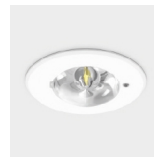

Emergency unit

Option supplied under request.