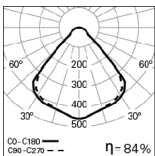

Light Distribution: Direct.

Light Source: LED 4000k, CRI>80, 50.000h life.

Control Gear: LED driver, 220-240VAC-50/60Hz.

Materials: Body: Die cast aluminium.

Surface Finish: Powder coated.

PM - Satin aluminium reflector | 90 Beam angle

	LED	UGR	W	Lm	mA	V	Lm/W	η(%)	AxB (mm)		Kg	HF	DALI
		≤19	12	1585	280	33	111	84	Ø174x155	Ø155	1,2	90183.L112.E	90183.L112.H
		≤22	19	2618	470	34	112	81	Ø174x155	Ø155	1,3	90183.L125.E	90183.L125.H
		≤22	26	3454	640	34	109	82	Ø174x155	Ø155	1,3	90183.L135.E	90183.L135.H

Connectors

PHOTOMETRY

DYNA Mini LED 12W
PM 4000K 90°

DYNA Mini LED 25W
PM 4000K 90°

TO SPECIFY:

Circular LED recessed downlight. Die cast aluminium trim and high performance aluminum reflector. Standard total luminous flux of 1585, 2618 or 3454 lm, 4000K, CRI>80 and 50.000h lifetime (@L80, B10, Ta 25 C) and passive cooling of the LED through improved heat sink. Optional DALI dimmable driver and 3000K. For ceiling thicknesses of 1 to 20mm. - as Roxo Lighting DYNA Mini LED