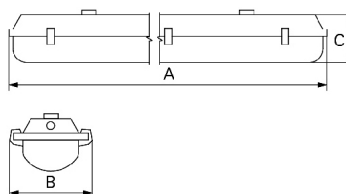

DIMENSIONS

* Lamp not included

Example code for order: 9C45.128.12.A4 (HF) + K1 (OPTIONS)

We reserve the right to make technical changes without prior notice. Electrical/Optical data are subjected to a tolerance of +/-10%.