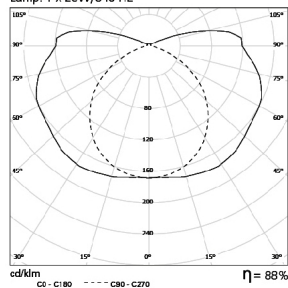

DIMENSIONS

* Lamp not included

Example code for order: 9C45.128.12.A4 (HF) + K1 (OPTIONS)

We reserve the right to make technical changes without prior notice. Electrical/Optical data are subjected to a tolerance of +/-10%.

DETAILS

Stainless steel clips

Stainless steel fixing brackets for ceiling mounted or suspended versions

PHOTOMETRY

ECP 1x28W DC0
Lamp: 1 x 28W/840 HE

ECP 2x28 DC0
Lamp: 2 x 28W/840 HE

TO SPECIFY:

Waterproof IP65 luminaire with injected polycarbonate body and natural silicone gasket. Polycarbonate diffuser with stainless steel clips and fixing brackets. Available with single 14/24/28/35/49/54/80W or twin 14/24/28/35/49/54W T5(G5) fluorescent lamps. Optional dimmable versions and 1 or 3 hours emergency available - as Roxo Lighting ECP.