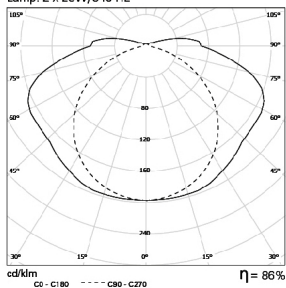

ECP 2x28 DC0
Lamp: 2 x 28W/840 HE

TO SPECIFY:

Waterproof IP65 luminaire with injected polycarbonate body and natural silicone gasket. Polycarbonate diffuser with stainless steel clips and fixing brackets. Available with single 14/24/28/35/49/54/80W or twin 14/24/28/35/49/54W T5(G5) fluorescent lamps. Optional dimmable versions and 1 or 3 hours emergency available - as Roxo Lighting ECP.