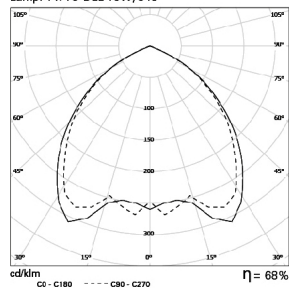

We reserve the right to make technical changes without prior notice.
Electrical/Optical data are subjected to a tolerance of +/-10%.

PHOTOMETRY

ELEEX 1x18W PB
Lamp: 1 x TC-DEL 13W/840

TO SPECIFY:

Surface mounted compact fluorescent downlight, single (vertical only) 13/18/26W TC-DEL lamp. Spun aluminium body, die cast aluminium bezel and polished aluminium reflector. Optional tempered glass - as Roxo Lighting ELEEX.