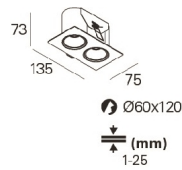

COLOUR / FINISH

Code	Description
□ W	White
■ B	Black

DIMENSIONS