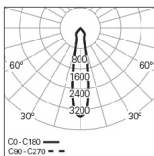

**Mounting:** Recessed.

**Light Distribution:** Direct.

**Light Source:** LED 4000K, RG1, CRI>90, MacAdam Step <3, 60.000h lifetime (@L80, B10, Ta 25 C).

**Optical System:** Reflector: Polycarbonate.

**Control Gear:** Not included.

Polycarbonate reflector - 50

 LED	UGR	W	Lm Ouput	mA	Lm/W	Order code
	≤25	10	1448	300	145	90697.L002.0050
	≤28	17	2288	500	135	90696.L002.0050

We reserve the right to make technical changes without prior notice. Electrical/Optical data are subjected to a tolerance of +/-10%.

**900007E**

**LED Driver DALI/Push**

LED Driver, 220-240VAC-50-60Hz  
DRIVER 15,6W 09-52V 300MA DALI+PUSH  
DRIVER 26W 09-52V 500MA DALI+PUSH

Order Code

**900103H**

**900107H**

**PHOTOMETRY**

ELI 50 Sq /E2 4000K 20°

ELI 50 Sq /E2 4000K 50°

**TO SPECIFY:**

Square double downlight, 135x75mm, with direct LED lighting, for recessed application. Available with 20° and 50° reflector for a different light projection. Extruded aluminium body, powder-coated with epoxy polyester and available in white, gray and black colours. Flux of 2336 lm. LED with 152 lm/W efficacy. Standard version with 4000K LED, CRI>90, MacAdam Step<3 and 60.000h service life, (@L80, B10, Ta 25 C). Dimmable DALI driver and 3000K version available as options. - as Roxo Lighting ELI-50 SQ /E 2.