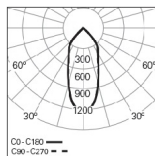

ELI 50 Sq /E2 4000K 50°

**TO SPECIFY:**

Square double downlight, 135x75mm, with direct LED lighting, for recessed application. Available with 20° and 50° reflector for a different light projection. Extruded aluminium body, powder-coated with epoxy polyester and available in white, gray and black colours. Flux of 2336 lm. LED with 152 lm/W efficacy. Standard version with 4000K LED, CRI>90, MacAdam Step<3 and 60.000h service life, (@L80, B10, Ta 25 C). Dimmable DALI driver and 3000K version available as options. - as Roxo Lighting ELI-50 SQ /E 2.