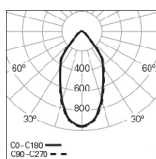

940400

940500

PHOTOMETRY

DIMENSIONS

ELI PB 4000K 35°

ELI PB 4000K 60°

Recessed ceiling rose
T5 D90

Surface mounted ceiling rose
T24 D95

TO SPECIFY:

Circular downlight, 80mm diameter, with direct LED lighting, for suspended application. Available with 35 and 60° reflector for a different light projection. Extruded aluminium body, powder-coated with epoxy polyester and available in white, gray and black colours. Luminous flux of 1161Lm and LED with 116lm/W of maximum efficacy. Standard version with 4000K LED, CRI>90, MacAdam Step<3 and 65.000h service life, (@L90,B10,Ta 25 C). Dimmable DALI driver and 3000K version available as options. - as Roxo Lighting ELI.