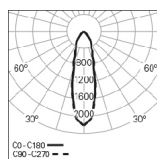

940400

940500

PHOTOMETRY

DIMENSIONS

ELI PB 4000K 35°

ELI PB 4000K 60°

Recessed ceiling rose
T5 D90

Surface mounted ceiling rose
T24 D95

TO SPECIFY:

Circular downlight, 80mm diameter, with direct LED lighting, for suspended application. Available with 35 and 60° reflector for a different light projection. Extruded aluminium body, powder-coated with epoxy polyester and available in white, gray and black colours. Luminous flux of 1161Lm and LED with 116lm/W of maximum efficacy. Standard version with 4000K LED, CRI>90, MacAdam Step<3 and 65.000h service life, (@L90,B10,Ta 25 C). Dimmable DALI driver and 3000K version available as options. - as Roxo Lighting ELI.