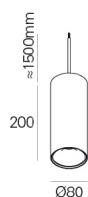

940400

940500

PHOTOMETRY

DIMENSIONS

ELI PB 4000K 35°

ELI PB 4000K 60°

Recessed ceiling rose
T5 D90

Surface mounted ceiling rose
T24 D95

TO SPECIFY:

Circular downlight, 80mm diameter, with direct LED lighting, for suspended application. Available with 35 and 60° reflector for a different light projection. Extruded aluminium body, powder-coated with epoxy polyester and available in white, gray and black colours. Luminous flux of 1161Lm and LED with 116lm/W of maximum efficacy. Standard version with 4000K LED, CRI>90, MacAdam Step<3 and 65.000h service life, (@L90,B10,Ta 25 C). Dimmable DALI driver and 3000K version available as options. - as Roxo Lighting ELI.