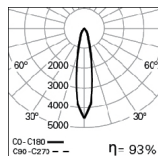

**PHOTOMETRY**

**FESAL 14W**  
**PB 4000K 25°**

**FESAL 14W**  
**PB 4000K 35°**

**FESAL 14W**  
**PB 4000K 60°**

**TO SPECIFY:**

Circular LED recessed downlight. Body made of aluminium and high performance aluminum reflectors with beam angles of 25 , 35 or 60 . Standard total luminous flux of 1000 or 1500 lm, 4000K, CRI>90 and 50.000h lifetime (@L80, B10, Ta 25 C) and passive cooling of the LED through improved heat sink. Optional DALI dimmable driver, IP20/54 through 4mm opal or transparent tempered glass or microprismatic diffuser. Also available as 3000K. For ceiling thicknesses of 1 to 20mm. - as Indelague FESAL