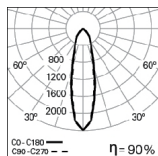

**PHOTOMETRY**

**FESAL 14W**  
**PB 4000K 25°**

**FESAL 14W**  
**PB 4000K 35°**

**FESAL 14W**  
**PB 4000K 60°**

**TO SPECIFY:**

Circular LED recessed downlight. Body made of aluminium and high performance aluminum reflectors with beam angles of 25 , 35 or 60 . Standard total luminous flux of 1000 or 1500 lm, 4000K, CRI>90 and 50.000h lifetime (@L80, B10, Ta 25 C) and passive cooling of the LED through improved heat sink. Optional DALI dimmable driver, IP20/54 through 4mm opal or transparent tempered glass or microprismatic diffuser. Also available as 3000K. For ceiling thicknesses of 1 to 20mm. - as Indelague FESAL