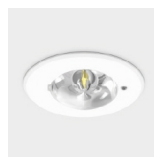

**Mounting:** Ceiling recessed.

**Light Distribution:** Direct.

**Light Source:** LED 4000K, CRI>90, 50.000h life (@L80, B10, Ta 25 C).

**Control Gear:** LED driver, 220-240VAC-50/60Hz.

**Materials:** Body: Aluminium.

**Surface Finish:** Powder coated.

PB - Polished aluminium reflector | 25 Beam angle

	LED	UGR	W	Lm	mA	V	Lm/W	η(%)	AxB (mm)		Kg	HF	DALI
		≤10	9	1000	205	33	104	94	Ø136x121	Ø132	0,4	90019.L109.E0025	90019.L109.H0025
		≤10	14	1500	325	34	103	93	Ø136x121	Ø132	0,5	90019.L111.E0025	90019.L111.H0025

Transparent glass  
Opal glass  
DAM - Microprismatic diffuser

Order code  
**902**  
**903**  
**904**

**Safety cable**

Steel safety cable

Order code  
**955000**

**Emergency unit**

Option supplied under request.

**PHOTOMETRY**

**FESAL 14W**  
**PB 4000K 25°**

**FESAL 14W**  
**PB 4000K 35°**

**FESAL 14W**  
**PB 4000K 60°**

**TO SPECIFY:**

Circular LED recessed downlight. Body made of aluminium and high performance aluminum reflectors with beam angles of 25 , 35 or 60 . Standard total luminous flux of 1000 or 1500 lm, 4000K, CRI>90 and 50.000h lifetime (@L80, B10, Ta 25 C) and passive cooling of the LED through improved heat sink. Optional DALI dimmable driver, IP20/54 through 4mm opal or transparent tempered glass or microprismatic diffuser. Also available as 3000K. For ceiling thicknesses of 1 to 20mm. - as Indelague FESAL