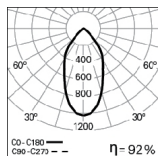

**PHOTOMETRY**

**FESAL 14W**  
**PB 4000K 25°**

**FESAL 14W**  
**PB 4000K 35°**

**FESAL 14W**  
**PB 4000K 60°**

**TO SPECIFY:**

Circular LED recessed downlight. Body made of aluminium and high performance aluminum reflectors with beam angles of 25 , 35 or 60 . Standard total luminous flux of 1000 or 1500 lm, 4000K, CRI>90 and 50.000h lifetime (@L80, B10, Ta 25 C) and passive cooling of the LED through improved heat sink. Optional DALI dimmable driver, IP20/54 through 4mm opal or transparent tempered glass or microprismatic diffuser. Also available as 3000K. For ceiling thicknesses of 1 to 20mm. - as Indelague FESAL