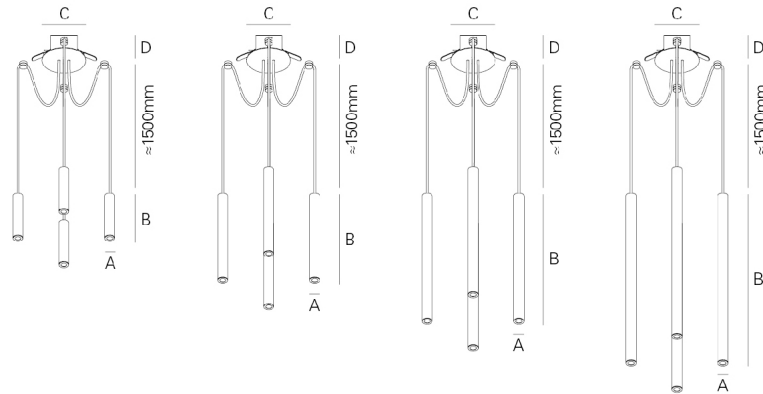

Surface Finish: Powder coated.

S4 /E - Recessed ceiling rose

	LED	UGR	W	Lm	Lm/W	η(%)	AxBxCxD(mm)	⌀	kg	ORDER CODE
		≤16	11	960	83	95	Ø30x150x130x71	Ø112	2,0	90098.L150.E
		≤16	11	960	83	95	Ø30x300x130x71	Ø112	2,6	90098.L300.E
		≤16	11	960	83	95	Ø30x450x130x71	Ø112	3,1	90098.L450.E
		≤16	11	960	83	95	Ø30x600x130x71	Ø112	3,7	90098.L600.E

S4 /C - Surface mounted ceiling rose

	LED	UGR	W	Lm	Lm/W	η(%)	AxBxCxD(mm)	⌀	kg	ORDER CODE
		≤16	11	960	83	95	Ø30x150x120x55	-	1,7	90093.L150.E
		≤16	11	960	83	95	Ø30x300x120x55	-	2,2	90093.L300.E
		≤16	11	960	83	95	Ø30x450x120x55	-	2,7	90093.L450.E
		≤16	11	960	83	95	Ø30x600x120x55	-	3,3	90093.L600.E

- To complete the product add optical system. Please order separately.
- The technical data represent rated values for an 47° optic lens.
- Includes 4 transparent holders.

Example code for order: 90098.L150.E(ORDER CODE) + W(COLOUR/FINISH) + 926200 + 941701 + 926210 + 2000 (OPTIONS)

DIMENSIONS

Recessed ceiling rose version

Surface mounted ceiling rose version

OPTIONS

Optical system

14 Lens
47 Lens
Oval Lens

Order Code
926200
926201
926202

Colour temperature