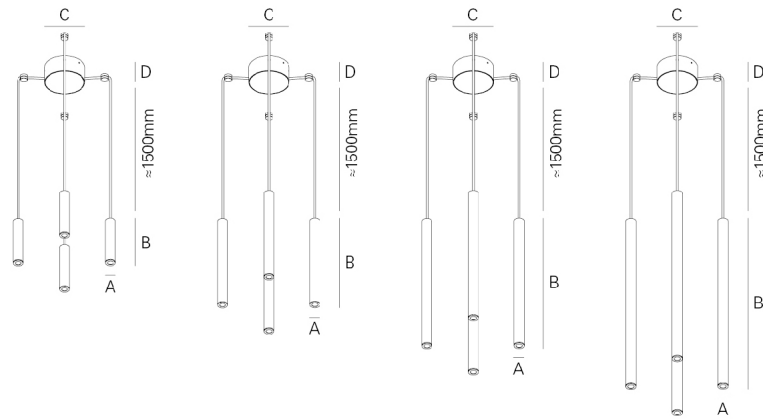

S4 /C - Surface mounted ceiling rose

	LED	UGR	W	Lm	Lm/W	η(%)	AxBxCxD(mm)	⌀	kg	ORDER CODE
		≤16	11	960	83	95	Ø30x150x120x55	-	1,7	90093.L150.E
		≤16	11	960	83	95	Ø30x300x120x55	-	2,2	90093.L300.E
		≤16	11	960	83	95	Ø30x450x120x55	-	2,7	90093.L450.E
		≤16	11	960	83	95	Ø30x600x120x55	-	3,3	90093.L600.E

- To complete the product add optical system. Please order separately.
- The technical data represent rated values for an 47° optic lens.
- Includes 4 transparent holders.

Example code for order: 90098.L150.E(ORDER CODE) + W(COLOUR/FINISH) + 926200 + 941701 + 926210 + 2000 (OPTIONS)

We reserve the right to make technical changes without prior notice. Electrical/Optical data are subjected to a tolerance of +/-10%.

COLOUR / FINISH

Code	Description
W	White
G	Grey
B	Black
U	Blue
V	Green
T	Yellow
K	Red
0	Sahara
L	Autumn
D	Golden eye
R	Rusty chain
C	Pure chocolate
N	Jungle
1	Mist
9	Dark rock
I	Carbon

DIMENSIONS

Recessed ceiling rose version

Surface mounted ceiling rose version

OPTIONS

Optical system

14 Lens
47 Lens
Oval Lens

Order Code
926200
926201
926202

Colour temperature