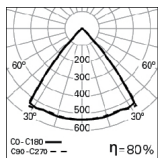

Option supplied under request.

Low power version

Option supplied under request.

PHOTOMETRY

HIKARI /C 44W
(600x600mm) 4000K 50°

HIKARI /C 44W
(600x600mm) 4000K 80°

DIMENSIONS

TO SPECIFY: