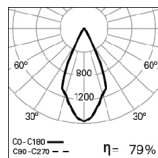

Option supplied under request.

Low power version

Option supplied under request.

PHOTOMETRY

HIKARI /C 44W
(600x600mm) 4000K 50°

HIKARI /C 44W
(600x600mm) 4000K 80°

DIMENSIONS

TO SPECIFY: