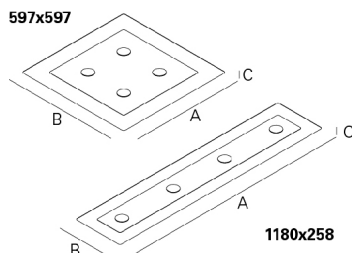

Option supplied under request.

Low power version

Option supplied under request.

PHOTOMETRY

HIKARI /C 44W
(600x600mm) 4000K 50°

HIKARI /C 44W
(600x600mm) 4000K 80°

DIMENSIONS

TO SPECIFY: