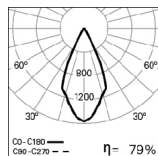

Option supplied under request.

Low power version

Option supplied under request.

PHOTOMETRY

HIKARI /C 44W
(600x600mm) 4000K 50°

HIKARI /C 44W
(600x600mm) 4000K 80°

DIMENSIONS

TO SPECIFY: