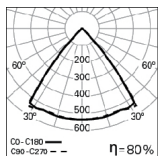

Option supplied under request.

Low power version

Option supplied under request.

PHOTOMETRY

HIKARI /C 44W
(600x600mm) 4000K 50°

HIKARI /C 44W
(600x600mm) 4000K 80°

DIMENSIONS

TO SPECIFY: