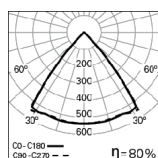

## PHOTOMETRY

**HIKARI 44W**  
**(600x600mm) 4000K 50°**

**HIKARI 44W**  
**(600x600mm) 4000K 80°**

We reserve the right to make technical changes without prior notice.  
Electrical/Optical data are subjected to a tolerance of +/-10%.