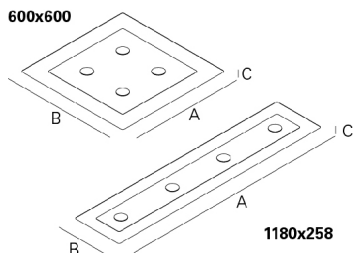

DIMENSIONS

TO SPECIFY:

Suspended LED luminaire, with modern and elegant lines. Equipped with 50 or 80 convex optical glass lenses, providing high visual comfort (UGR<=10). Standard version with 4000K, CRI>80 and 50.000h lifetime (@L80, B10, Ta 25 C). Different colour combinations available. Optional DALI dimmable driver, 3000K and Bluetooth module for wireless control through smartphone. Suspension, current supply cable and ceiling rose as accessories. - as Indelague HIKARI

We reserve the right to make technical changes without prior notice.
Electrical/Optical data are subjected to a tolerance of +/-10%.