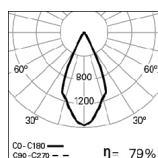

PHOTOMETRY

HIKARI 44W
(600x600mm) 4000K 50°