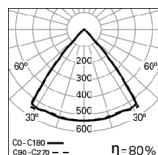

910001

910002

Low power version

Option supplied under request.

PHOTOMETRY

HIKARI 44W
(600x600mm) 4000K 50°

HIKARI 44W
(600x600mm) 4000K 80°

We reserve the right to make technical changes without prior notice.
Electrical/Optical data are subjected to a tolerance of +/-10%.