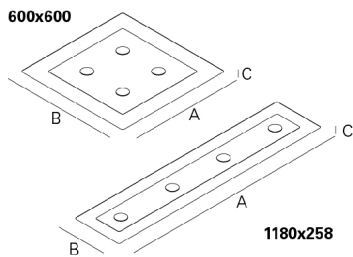

DIMENSIONS

TO SPECIFY:

Suspended LED luminaire, with modern and elegant lines. Equipped with 50 or 80 convex optical glass lenses, providing high visual comfort (UGR<=10). Standard version with 4000K, CRI>80 and 50.000h lifetime (@L80, B10, Ta 25 C). Different colour combinations available. Optional DALI dimmable driver, 3000K and Bluetooth module for wireless control through smartphone. Suspension, current supply cable and ceiling rose as accessories. - as Roxo Lighting HIKARI

We reserve the right to make technical changes without prior notice.
Electrical/Optical data are subjected to a tolerance of +/-10%.