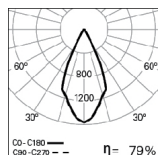

1,5m transparent cable 0,75mm2
3x0,75mm2
5x0,75mm2

Order code

940400
940500

Suspension

Suspension type "I" (x2)
Suspension type "I" (x4)

- (x2) only for 1180x258 version
- (x4) only for 600x600 version

Order code

910001

910002

Low power version

Option supplied under request.

PHOTOMETRY

HIKARI 44W
(600x600mm) 4000K 50°

HIKARI 44W
(600x600mm) 4000K 80°

We reserve the right to make technical changes without prior notice.
Electrical/Optical data are subjected to a tolerance of +/-10%.