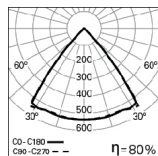

HIKARI /E 44W
(600x600mm) 4000K 80°