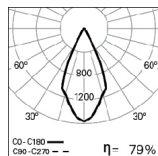

PHOTOMETRY

HIKARI /E 44W
(600x600mm) 4000K 50°