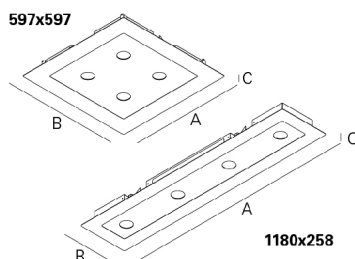

OPTIONS

Colour temperature

3000K

Order code
3000

Safety cable

Steel safety cable

Order code
955000

Bluetooth module

Bluetooth module for wireless control through smartphone.

Option supplied under request.

Low power version

Option supplied under request.

PHOTOMETRY

DIMENSIONS

TO SPECIFY:

Recessed LED luminaire, with modern and elegant lines. Equipped with 50 or 80 convex optical glass lenses, providing high visual comfort ($UGR \leq 10$). Standard version with 4000K, $CRI > 80$ and 50.000h lifetime (@L80, B10, Ta 25 C). Different colour combinations available. Optional DALI dimmable driver, 3000K and Bluetooth module for wireless control through smartphone. - as Roxo Lighting HIKARI /E

We reserve the right to make technical changes without prior notice. Electrical/Optical data are subjected to a tolerance of +/-10%.