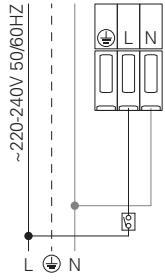

2 - HOLI SQ HF

STANDARD POWER SUPPLY
CÂBLAGE STRANDARD
STANDARD VERDRAHTUNG
ALIMENTAÇÃO ELÉCTRICA STANDARD
ELECTRIFICACIÓN ESTÁNDAR