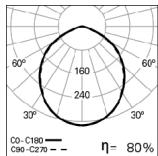

PHOTOMETRY

**HOLI Sq Grand 23W
LIGHT+ 4000K**