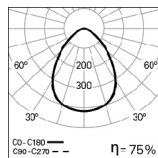

PHOTOMETRY

HOLI Sq Max 12W
PRISM+ 4000K