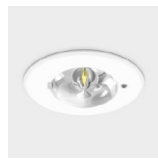

Emergency unit

Option supplied under request.