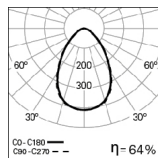

**HOLI Sq Mini 9W
PRISM+ 4000K**

TO SPECIFY:

Square LED recessed downlight. Maximum high of 69mm and high glare control polycarbonate diffuser LIGHT+ or PRISM+. Standard total luminous flux of 1035 lm, 4000K, CRI>80 and 60.000h lifetime (@L70, B10, Ta 25 C) and integral heat sink to provide optimum heat dissipation. Optional DALI dimmable driver and 3000K. Multiple colour configurations available. - as Roxo Lighting HOLI Sq Mini.

We reserve the right to make technical changes without prior notice. Electrical/Optical data are subjected to a tolerance of +/-10%.