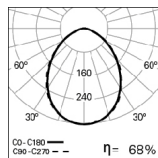

PHOTOMETRY

**HOLI Sq Mini 9W
LIGHT+ 4000K**