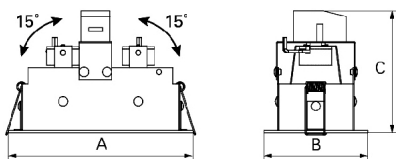

Light Distribution: Direct.

Light Source: LED or Halogen lamp (GU10 or GU5.3).

Control Gear: Not included.

Materials: Body: Steel sheet.

Surface Finish: Powder coated.

LAMP*		W	BEAM	AxBxC (mm)		Kg	ORDER CODE
LED	GU10	4/5,5	40/25	160x90x105	150x75	0,5	90119.K200.0
LED 12V	GU5.3	7/10	24/36	160x90x105	150x75	0,5	90119.C200.A
HAL	GU10	max.50	20-40/25-50	160x90x105	150x75	0,5	90119.K200.0
HAL 12V	GU5.3	max.50	24/60	160x90x105	150x75	0,5	90119.C200.A

Please note: Lamp height should not exceed 60 mm.

COLOUR / FINISH

Code	Description
W	White (RAL 9016) **
B	Black (RAL 9005) **
G	Grey (RAL 9006) **

OPTIONS

Code	Description
9655	12V transformer.
--	Emergency unit 3 hours.
--	Lamps as optional.

PHOTOMETRY

DIMENSIONS

TO SPECIFY:

Recessed twin adjustable rectangular spotlight for double LED or Halogen lamp (GU10 or GU5.3). For ceiling thicknesses of 1-20mm - as Roxo Lighting JAAZ Duo.

* Lamp not included. | ** Changes applicable only to bezel
Example code for order: 90119.C200.A (ORDER CODE) + W (COLOUR/FINISH) + (x2) 9655 (OPTIONS)