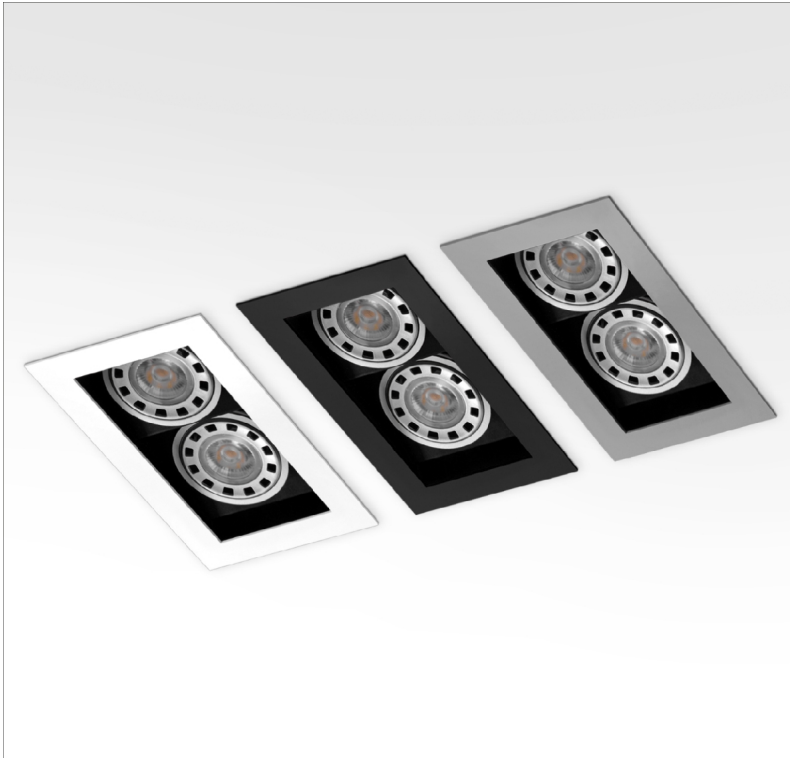

Norms: EN 60598-1, EN 60598-2-2

PRODUCT DESCRIPTION

Areas of Application: Commercial and Business areas, Public buildings, Housing, Offices, Hotel and Restaurant services, Art and Culture spaces.

Mounting: Ceiling recessed.

Light Distribution: Direct.

Light Source: LED or Halogen lamp (GU10 or GU5.3).

Control Gear: Not included.

Materials: Body: Steel sheet.

Surface Finish: Powder coated.

LAMP*		W	BEAM	AxBxC (mm)		Kg	ORDER CODE
LED	GU10	4/5,5	40/25	160x90x105	150x75	0,5	90119.K200.0
LED 12V	GU5.3	7/10	24/36	160x90x105	150x75	0,5	90119.C200.A
HAL	GU10	max.50	20-40/25-50	160x90x105	150x75	0,5	90119.K200.0
HAL 12V	GU5.3	max.50	24/60	160x90x105	150x75	0,5	90119.C200.A

Please note: Lamp height should not exceed 60 mm.

COLOUR / FINISH

Code	Description
W	White (RAL 9016) **
B	Black (RAL 9005) **
G	Grey (RAL 9006) **

OPTIONS

Code	Description
9655	12V transformer.
--	Emergency unit 3 hours.
--	Lamps as optional.

PHOTOMETRY

DIMENSIONS

TO SPECIFY:

Recessed twin adjustable rectangular spotlight for double LED or Halogen lamp (GU10 or GU5.3). For ceiling thicknesses of 1-20mm - as Roxo Lighting JAAZ Duo.

* Lamp not included. | ** Changes applicable only to bezel
Example code for order: 90119.C200.A (ORDER CODE) + W (COLOUR/FINISH) + (x2) 9655 (OPTIONS)