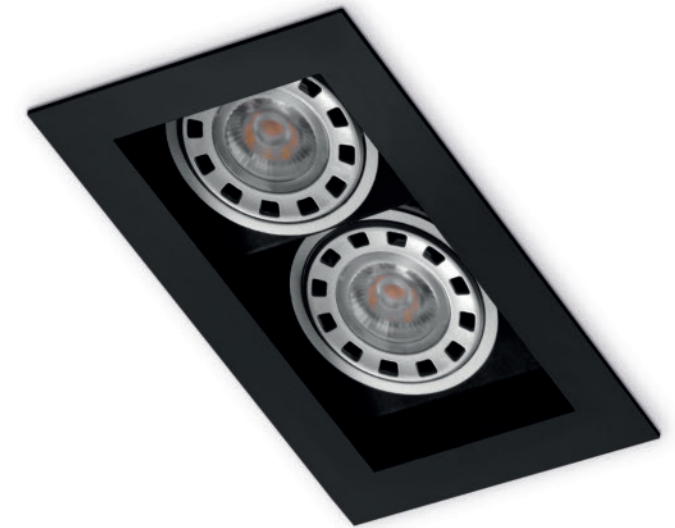

Optional:

- 12V transformer.
- Emergency unit 3 hours.

JAAZ T

Recessed adjustable trimless square spotlight

- Lamp LED or Halogen (GU10 or GU5.3).
- Powder-coated epoxy polyester finish.

Optional:

- 12V transformer.
- Emergency unit 3 hours.

JAAZ /G

Recessed IP54 adjustable square spotlight

- Lamp LED or Halogen (GU10 or GU5.3).
- Transparent 4mm tempered glass included.
- Powder-coated epoxy polyester finish.

Optional:

- Opal tempered glass.
- 12V transformer.
- Emergency unit 3 hours.

Color Options

Tempered Glass Options (Only available for JAAZ G).

JAAZ R

Recessed single or twin WALL WASHER spotlight

- Lamp LED or Halogen (GU10 or GU5.3).
- Powder-coated epoxy polyester finish.

Optional:

- 1 lamp (45° fixed).
- 2 lamps (45° fixed + 90° fixed).
- 12V transformer.
- Emergency unit 3 hours.

JAAZ Duo

Recessed twin adjustable spotlight

- Lamp LED or Halogen (GU10 or GU5.3).
- Powder-coated epoxy polyester finish.