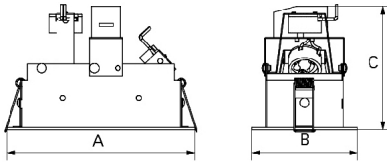

Light Distribution: Direct.

Light Source: LED or Halogen lamp (GU10 or GU5.3).

Control Gear: Not included.

Materials: Body: Steel sheet.

Surface Finish: Powder coated.

Wall washer 1 Lamp 45 fixed

LAMP*	W	BEAM ↘	AxBxC (mm)	kg	ORDER CODE
LED	4/5,5	40/25	160x90x105	0,5	90068.K100.0
LED 12V	7/10	24/36	160x90x105	0,5	90068.C100.A
HAL	max.50	20-40/25-50	160x90x105	0,5	90068.K100.0
HAL 12V	max.50	24/60	160x90x105	0,5	90068.C100.A

Wall washer 2 Lamps | 45 fixed + 90 fixed

LAMP*	W	BEAM ↘	AxBxC (mm)	kg	ORDER CODE
LED	4/5,5	40/25	160x90x105	0,5	90068.K200.0
LED 12V	7/10	24/36	160x90x105	0,5	90068.C200.A
HAL	max.50	20-40/25-50	160x90x105	0,5	90068.K200.0
HAL 12V	max.50	24/60	160x90x105	0,5	90068.C200.A

PHOTOMETRY

* Lamp not included. | ** Changes applicable only to bezel
Example code for order: 90068.C200.A (ORDER CODE) + W (COLOUR/FINISH) + (x2) 9655 (OPTIONS)

We reserve the right to make technical changes without prior notice.
Electrical/Optical data are subjected to a tolerance of +/-10%.

DIMENSIONS

TO SPECIFY:

Recessed single or twin wall washer spotlight, for LED or Halogen lamp (GU10 or GU5.3). For ceiling thicknesses of 1-20mm - as Roxo Lighting JAAZ /R.

We reserve the right to make technical changes without prior notice.
Electrical/Optical data are subjected to a tolerance of +/-10%.