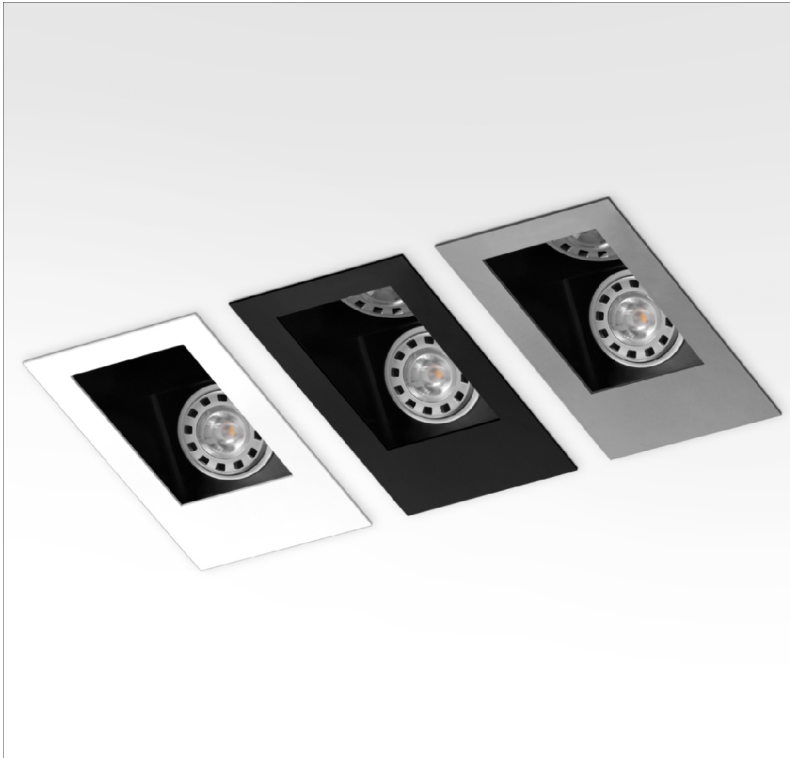

Norms: EN 60598-1, EN 60598-2-2

PRODUCT DESCRIPTION

Areas of Application: Commercial and Business areas, Public buildings, Housing, Offices, Hotel and Restaurant services, Art and Culture spaces.

Mounting: Ceiling recessed.

Light Distribution: Direct.

Light Source: LED or Halogen lamp (GU10 or GU5.3).

Control Gear: Not included.

Materials: Body: Steel sheet.

Surface Finish: Powder coated.

Wall washer 1 Lamp 45 fixed

LAMP*	W	BEAM ↘	AxBxC (mm)	kg	ORDER CODE
LED	4/5,5	40/25	160x90x105	0,5	90068.K100.0
LED 12V	7/10	24/36	160x90x105	0,5	90068.C100.A
HAL	max.50	20-40/25-50	160x90x105	0,5	90068.K100.0
HAL 12V	max.50	24/60	160x90x105	0,5	90068.C100.A

Wall washer 2 Lamps | 45 fixed + 90 fixed

LAMP*	W	BEAM ↘	AxBxC (mm)	kg	ORDER CODE
LED	4/5,5	40/25	160x90x105	0,5	90068.K200.0
LED 12V	7/10	24/36	160x90x105	0,5	90068.C200.A
HAL	max.50	20-40/25-50	160x90x105	0,5	90068.K200.0
HAL 12V	max.50	24/60	160x90x105	0,5	90068.C200.A

DIMENSIONS

TO SPECIFY:

Recessed single or twin wall washer spotlight, for LED or Halogen lamp (GU10 or GU5.3). For ceiling thicknesses of 1-20mm - as Roxo Lighting JAAZ /R.

We reserve the right to make technical changes without prior notice.
Electrical/Optical data are subjected to a tolerance of +/-10%.