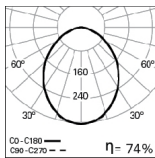

DETAILS

Passive cooling

Front view

Connectors

PHOTOMETRY

JUKE IP LED 17W
PM 4000K

JUKE IP LED 32W
PM 4000K

TO SPECIFY: