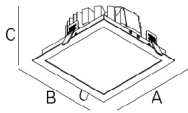

DIMENSIONS