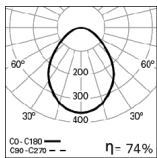

PHOTOMETRY

JUKE IP LED 17W
PM 4000K