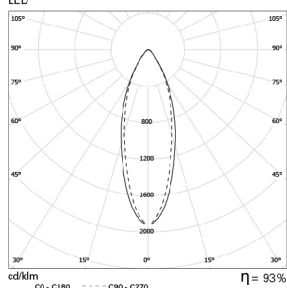

PHOTOMETRY

KUIZ LED 13W
LED

TO SPECIFY:

Surface mounted or suspended LED round spotlight with integral 640 lumen light engine. Optional 3000K, white, grey, black, red, yellow, green or blue finish - as Roxo Lighting KUIZ LED.

Example code for order: 90139.L113.0 (ORDER CODE) + W (COLOUR/FINISH) + 3000 + 9704 (OPTIONS)

We reserve the right to make technical changes without prior notice.