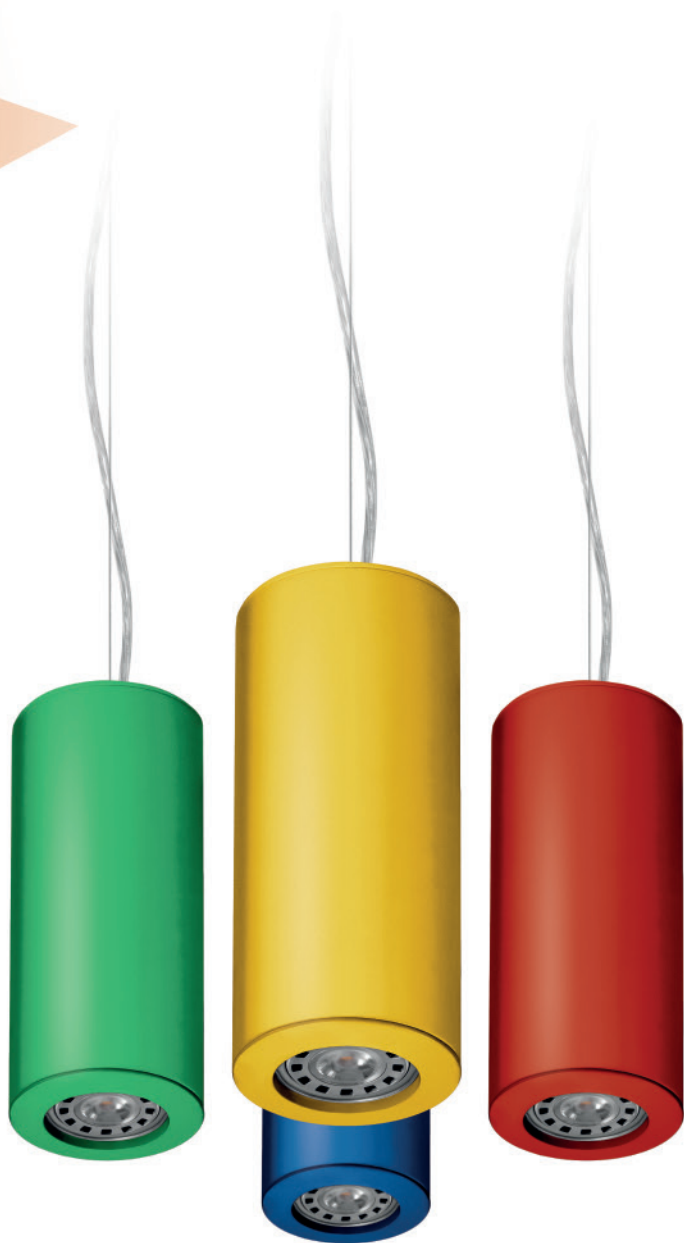

The range consists of four different options, KUIZ LED, KUIZ LED/P, KUIZ and KUIZ/P. The versatility of the range allows its application in different environments, where you can choose between surface, suspended and wall mounted to create a harmonious and comfortable environment. The variety of colours

KUIZ LED

Single surface or suspended spotlight

- Extruded aluminium body.
- LED luminaire luminous flux up to 640 Lm with 13w.
- Life 50000 Hours.
- Colour temperature 4000/3000K.
- CRI >80.
- Powder-coated epoxy polyester finish.

Optional:

- Suspended version.

KUIZ LED /P

Single direct/indirect wall mounted spotlight

- Extruded aluminium body.
- LED luminaire luminous flux up to 2x640 Lm with 2x13W.
- Life 50000 Hours.
- Colour temperature 4000/3000K.
- CRI >80.
- Powder-coated epoxy polyester finish.

KUIZ

Single surface or suspended spotlight

- Extruded aluminium body.
- For LED or Halogen (GU10) lamps.
- Powder-coated epoxy polyester finish.
- Optional:**
- Suspended version.

Color Options

KUIZ /P

Single direct/indirect wall mounted spotlight