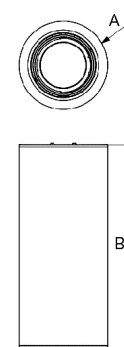

Light Distribution: Direct.

Light Source: LED or Halogen (GU10) lamp.

Materials: Body: Extruded aluminium.

Surface Finish: Powder coated.

LAMP*		W	BEAM	AxB (mm)	Kg	ORDER CODE
LED	GU10	4/5,5	40/25	Ø80x186	0,6	90041.K100.0
HAL	GU10	max.50	20/25/40/50	Ø80x186	0,6	90041.K100.0

COLOUR / FINISH

Code	Description
W	White (RAL 9016)
B	Black (RAL 9005)
G	Grey (RAL 9006)
U	Blue (RAL 5002)
K	Red (RAL 3020)
V	Green (RAL 6018)
T	Yellow (RAL 1021)

OPTIONS

Code	Description
9704	Suspended version with ceiling rose and 1m transparent cable.
--	Lamps as optional.

DIMENSIONS

* Lamp not included.
Example code for order: 90041.K100.0 (ORDER CODE) + W (COLOUR/FINISH) + 9704 (OPTIONS)

We reserve the right to make technical changes without prior notice.
Electrical/Optical data are subjected to a tolerance of +/-10%.