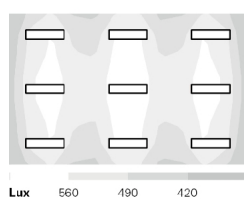

PERFORMANCE

LNS IP LED DAM

LED: 47W
DIMENSIONS: 9,5m x 6m
HEIGHT: 3m
MAINTENANCE: 0,8
REFLECTANCE: 70/50/20
WORKING PLACE: 0,8m
ILLUMINANCE E_m : 516 lux
UGR: ≤ 17

TO SPECIFY:

LED surface mounted IP54 luminaire. Extruded aluminium frame available with microprismatic (DAM) or opal (DOZ) diffuser. Standard version with 4000K, CRI > 80 and 50000h lifetime (@L80, B10, Ta 25 C). Optional DALI dimmable driver, 3000K, connectors and 1 or 3 hours emergency unit. – as Indelague LNE IP LED.

We reserve the right to make technical changes without prior notice.
Electrical/Optical data are subjected to a tolerance of +/-10%.