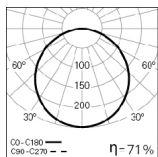

### PHOTOMETRY

**LNS IP LED 39W DAM**  
(597x597mm) 4000K

**LNS IP LED 39W DOZ**  
(597x597mm) 4000K