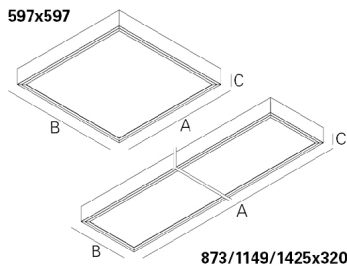

DIMENSIONS

Example code for order: 9Y7O.140.6V.E4 (DALI) + 3000 + K3 (OPTIONS)

We reserve the right to make technical changes without prior notice.
Electrical/Optical data are subjected to a tolerance of +/-10%.