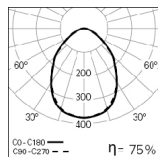

### PHOTOMETRY

**LNS IP LED 39W DAM**  
(597x597mm) 4000K

**LNS IP LED 39W DOZ**  
(597x597mm) 4000K