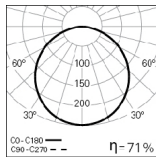

PHOTOMETRY

LNS IP LED 39W DAM
(597x597mm) 4000K

LNS IP LED 39W DOZ
(597x597mm) 4000K

PERFORMANCE

LNS IP LED DAM

LED: 47W
DIMENSIONS: 9,5m x 6m
HEIGHT: 3m
MAINTENANCE: 0,8
REFLECTANCE: 70/50/20
WORKING PLACE: 0,8m
ILLUMINANCE E_m : 516 lux
UGR: ≤ 17