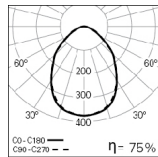

PHOTOMETRY

LNS IP LED 39W DAM
(597x597mm) 4000K

LNS IP LED 39W DOZ
(597x597mm) 4000K

PERFORMANCE

LNS IP LED DAM

LED: 47W
DIMENSIONS: 9,5m x 6m
HEIGHT: 3m
MAINTENANCE: 0,8
REFLECTANCE: 70/50/20
WORKING PLACE: 0,8m
ILLUMINANCE E_m : 516 lux
UGR: ≤ 17