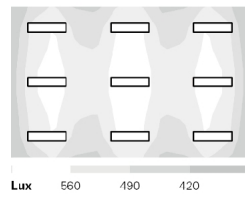

PHOTOMETRY

LNS IP LED 39W DAM
(597x597mm) 4000K

LNS IP LED 39W DOZ
(597x597mm) 4000K

PERFORMANCE

LNS IP LED DAM

LED: 47W
DIMENSIONS: 9,5m x 6m
HEIGHT: 3m
MAINTENANCE: 0,8
REFLECTANCE: 70/50/20
WORKING PLACE: 0,8m
ILLUMINANCE E_m : 516 lux
UGR: ≤ 17