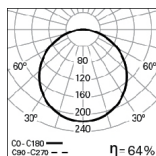

DETAILS

LED detail

Bracket detail

PHOTOMETRY

MUSER LED 26W
gCONTROL+ 4000K

MUSER LED 26W
DOZ 4000K

TO SPECIFY:

Recessed square LED luminaire. Equipped with 3220/5160 lumen light engine and square polycarbonate microprismatic gCONTROL+, or DOZ opal polycarbonate diffuser. Standard version with LED 4000K, CRI>80 and 50.000h lifetime (@L80, B10, Ta 25 C). Optional DALI dimmable driver, TunableWhite, 3000K, 1 or 3 hours emergency unit or connectors version. Available in 16 different colours – as Indelague MUSER LED