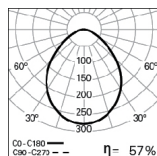

DETAILS

LED detail

Bracket detail

PHOTOMETRY

MUSER LED 26W
gCONTROL+ 4000K

MUSER LED 26W
DOZ 4000K

TO SPECIFY:

Recessed square LED luminaire. Equipped with 3220/5160 lumen light engine and square polycarbonate microprismatic gCONTROL+, or DOZ opal polycarbonate diffuser. Standard version with LED 4000K, CRI>80 and 50.000h lifetime (@L80, B10, Ta 25 C). Optional DALI dimmable driver, TunableWhite, 3000K, 1 or 3 hours emergency unit or connectors version. Available in 16 different colours – as Indelague MUSER LED